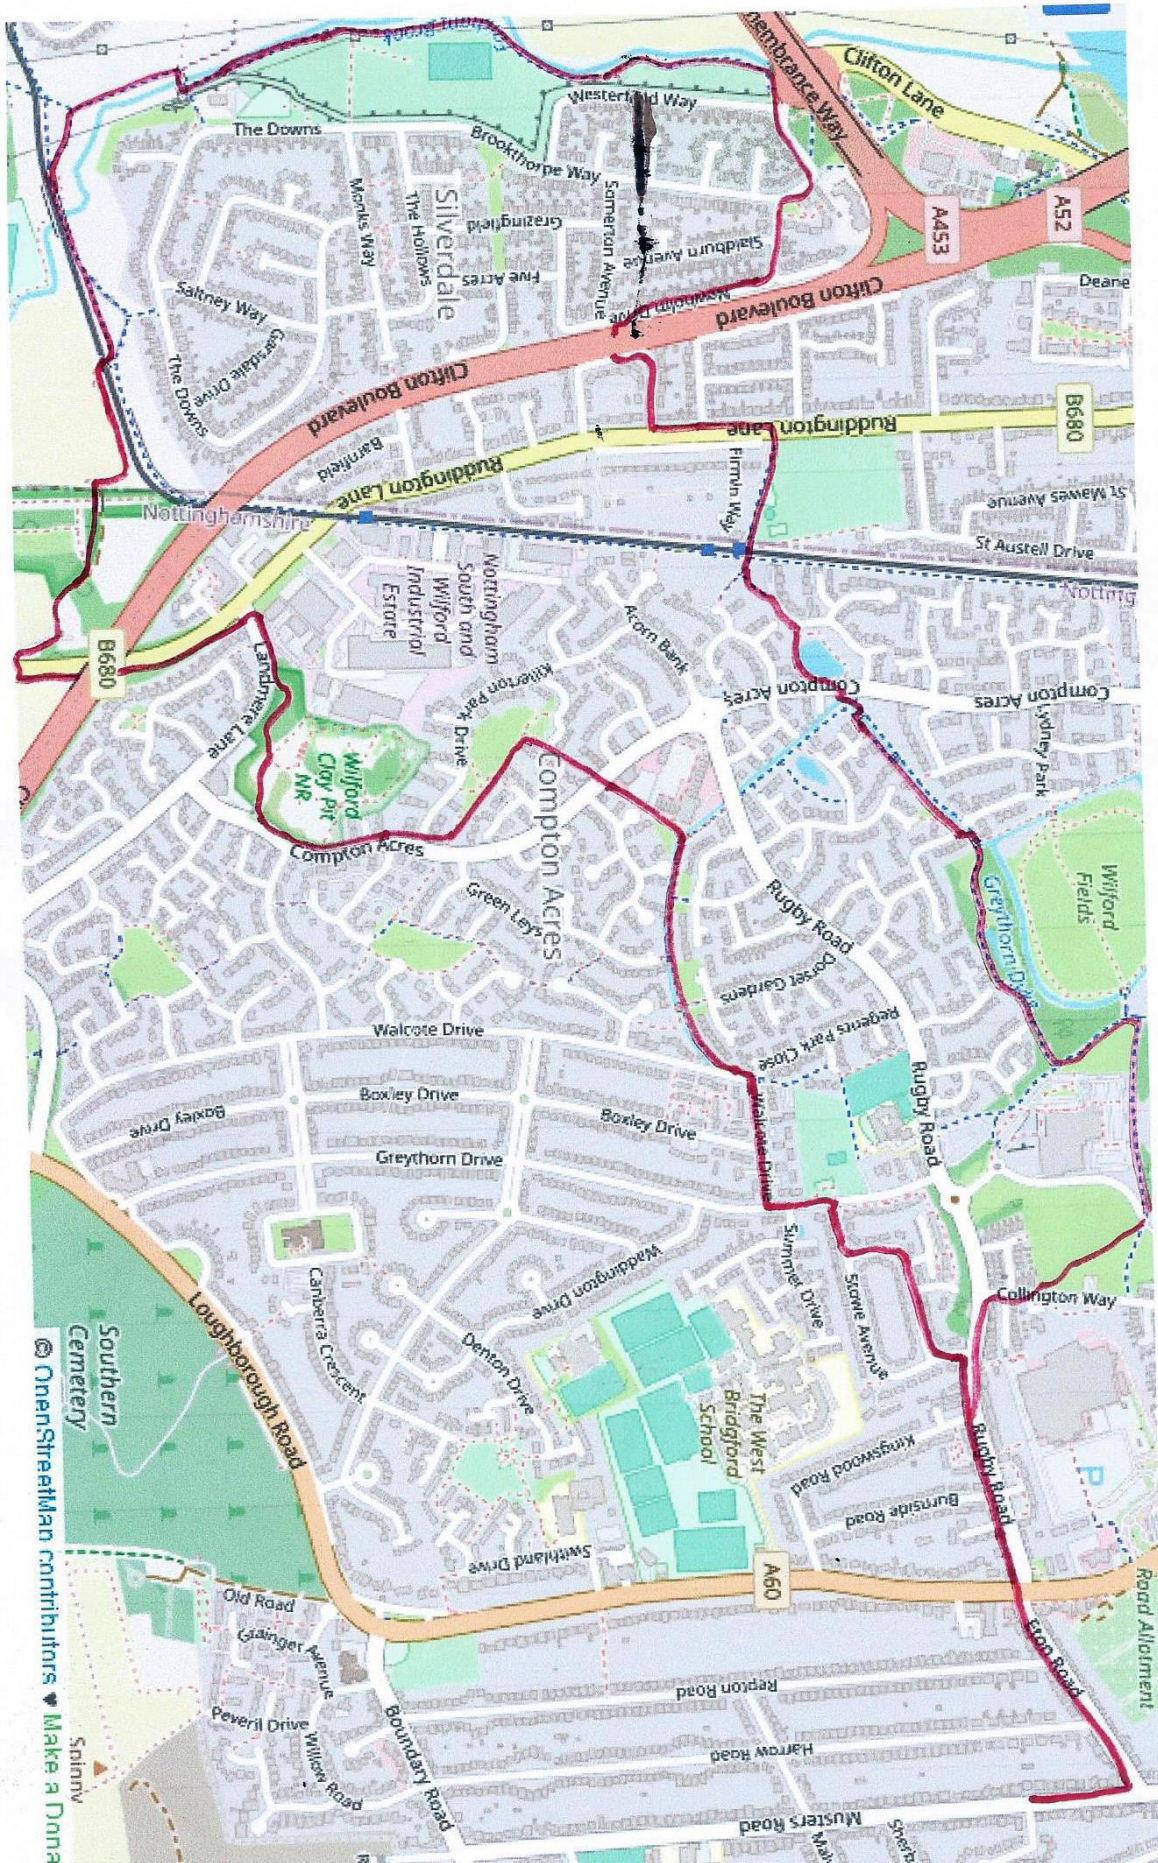

Silverdale: 9.1km

W