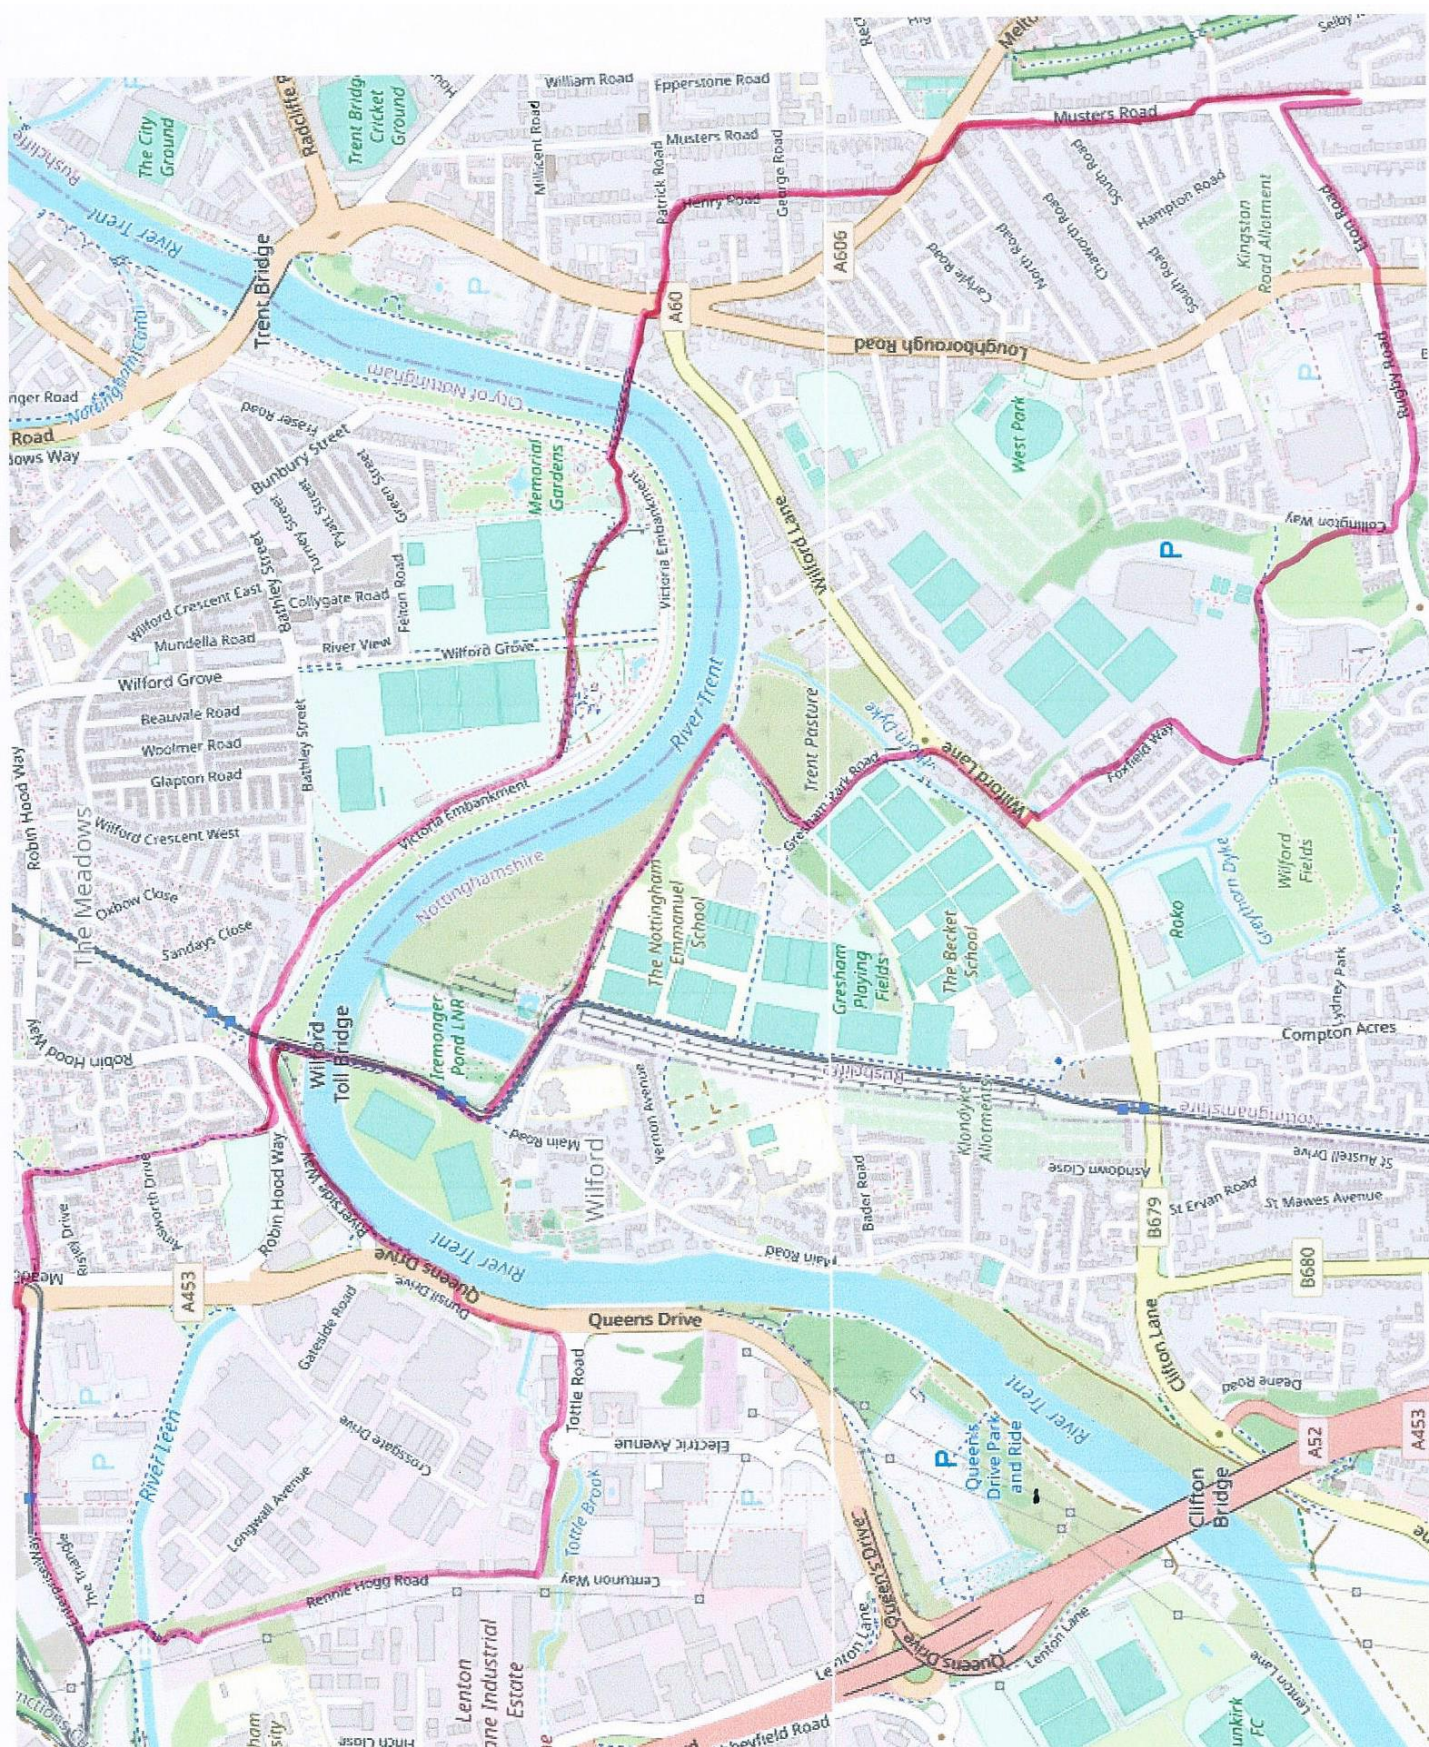

# Silverdale: 9.1km

# Wilford & Clifton Bridges

X

9.1km

# Riverside Industrial & NG2 Business Parks **Y**

10.8km

# The Park 11.8km

Z