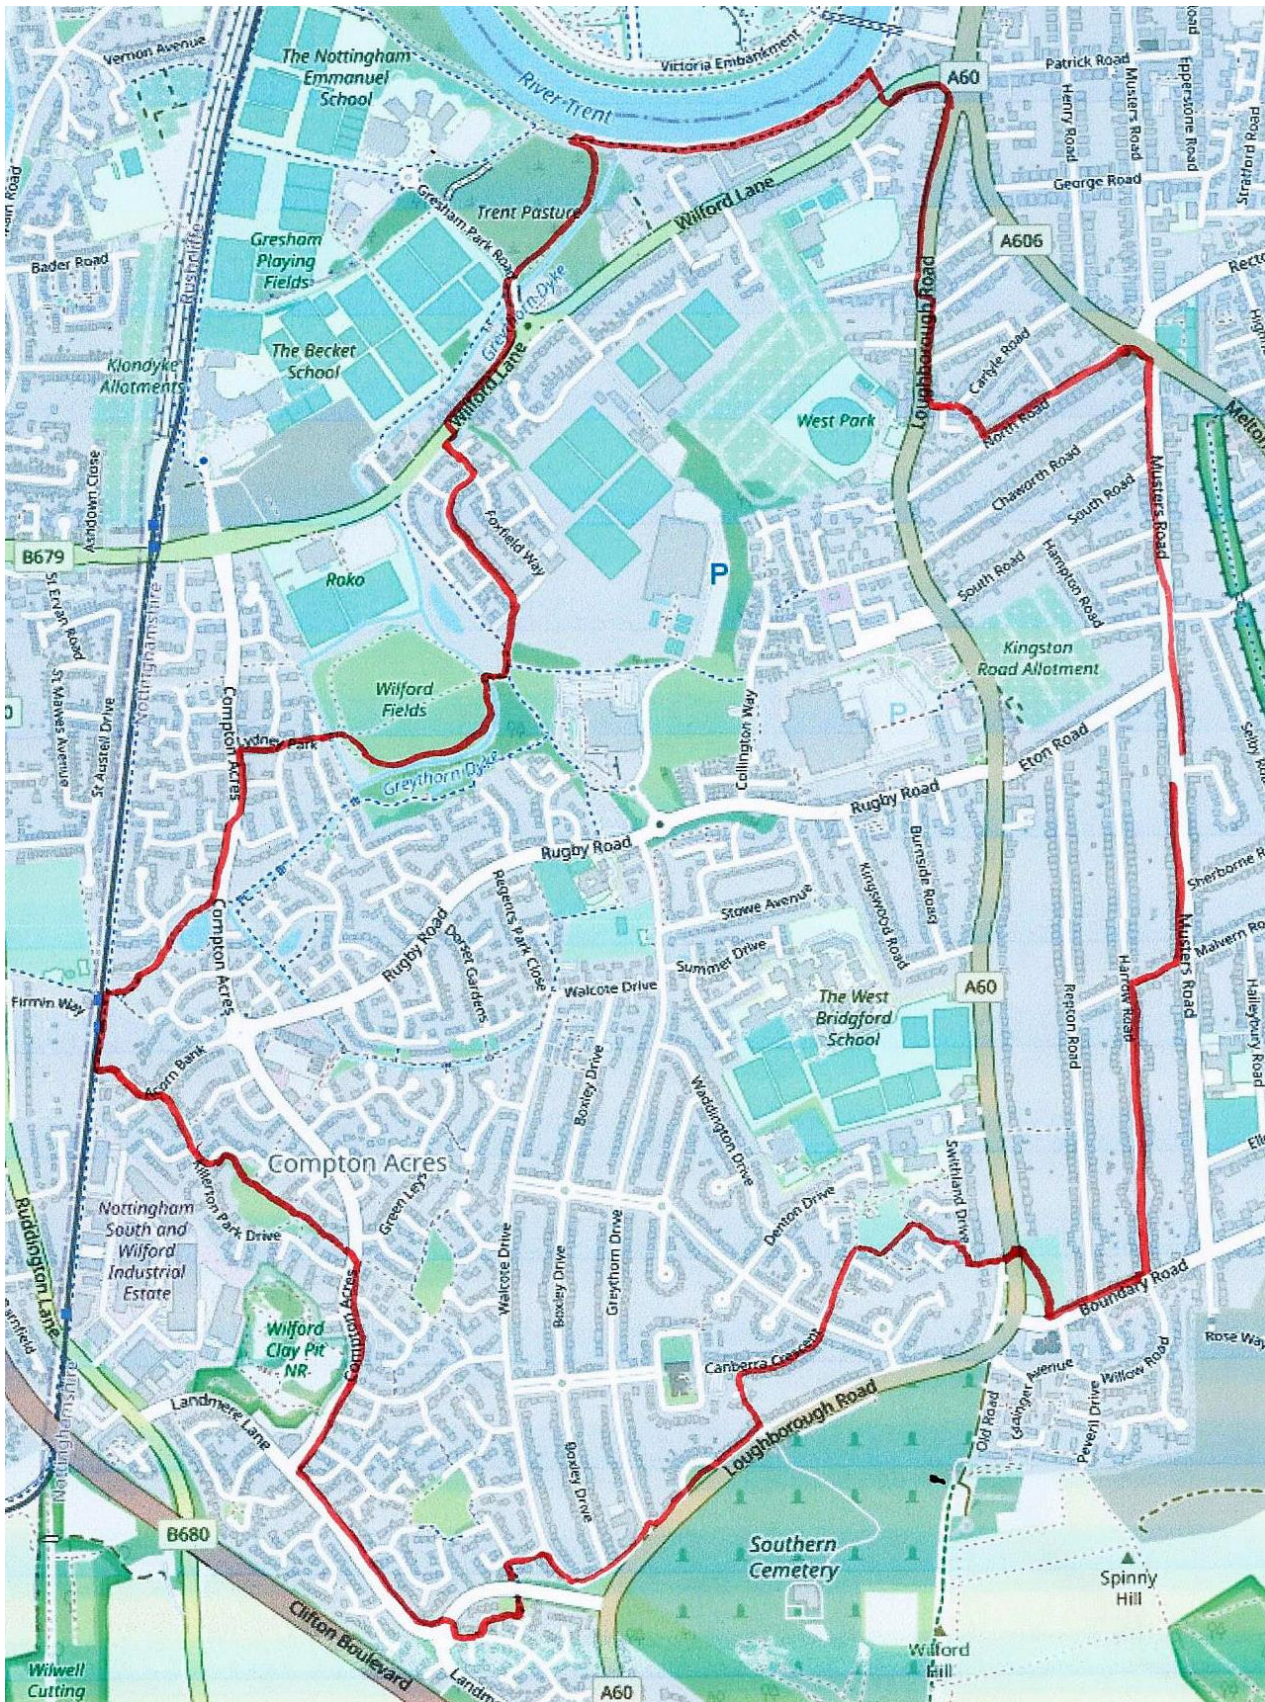

# Edwalton & Sharphill Wood

T

7.8 km

# Ruddington & Fairham Brook

V

12km

# The Park 11.8km

Z