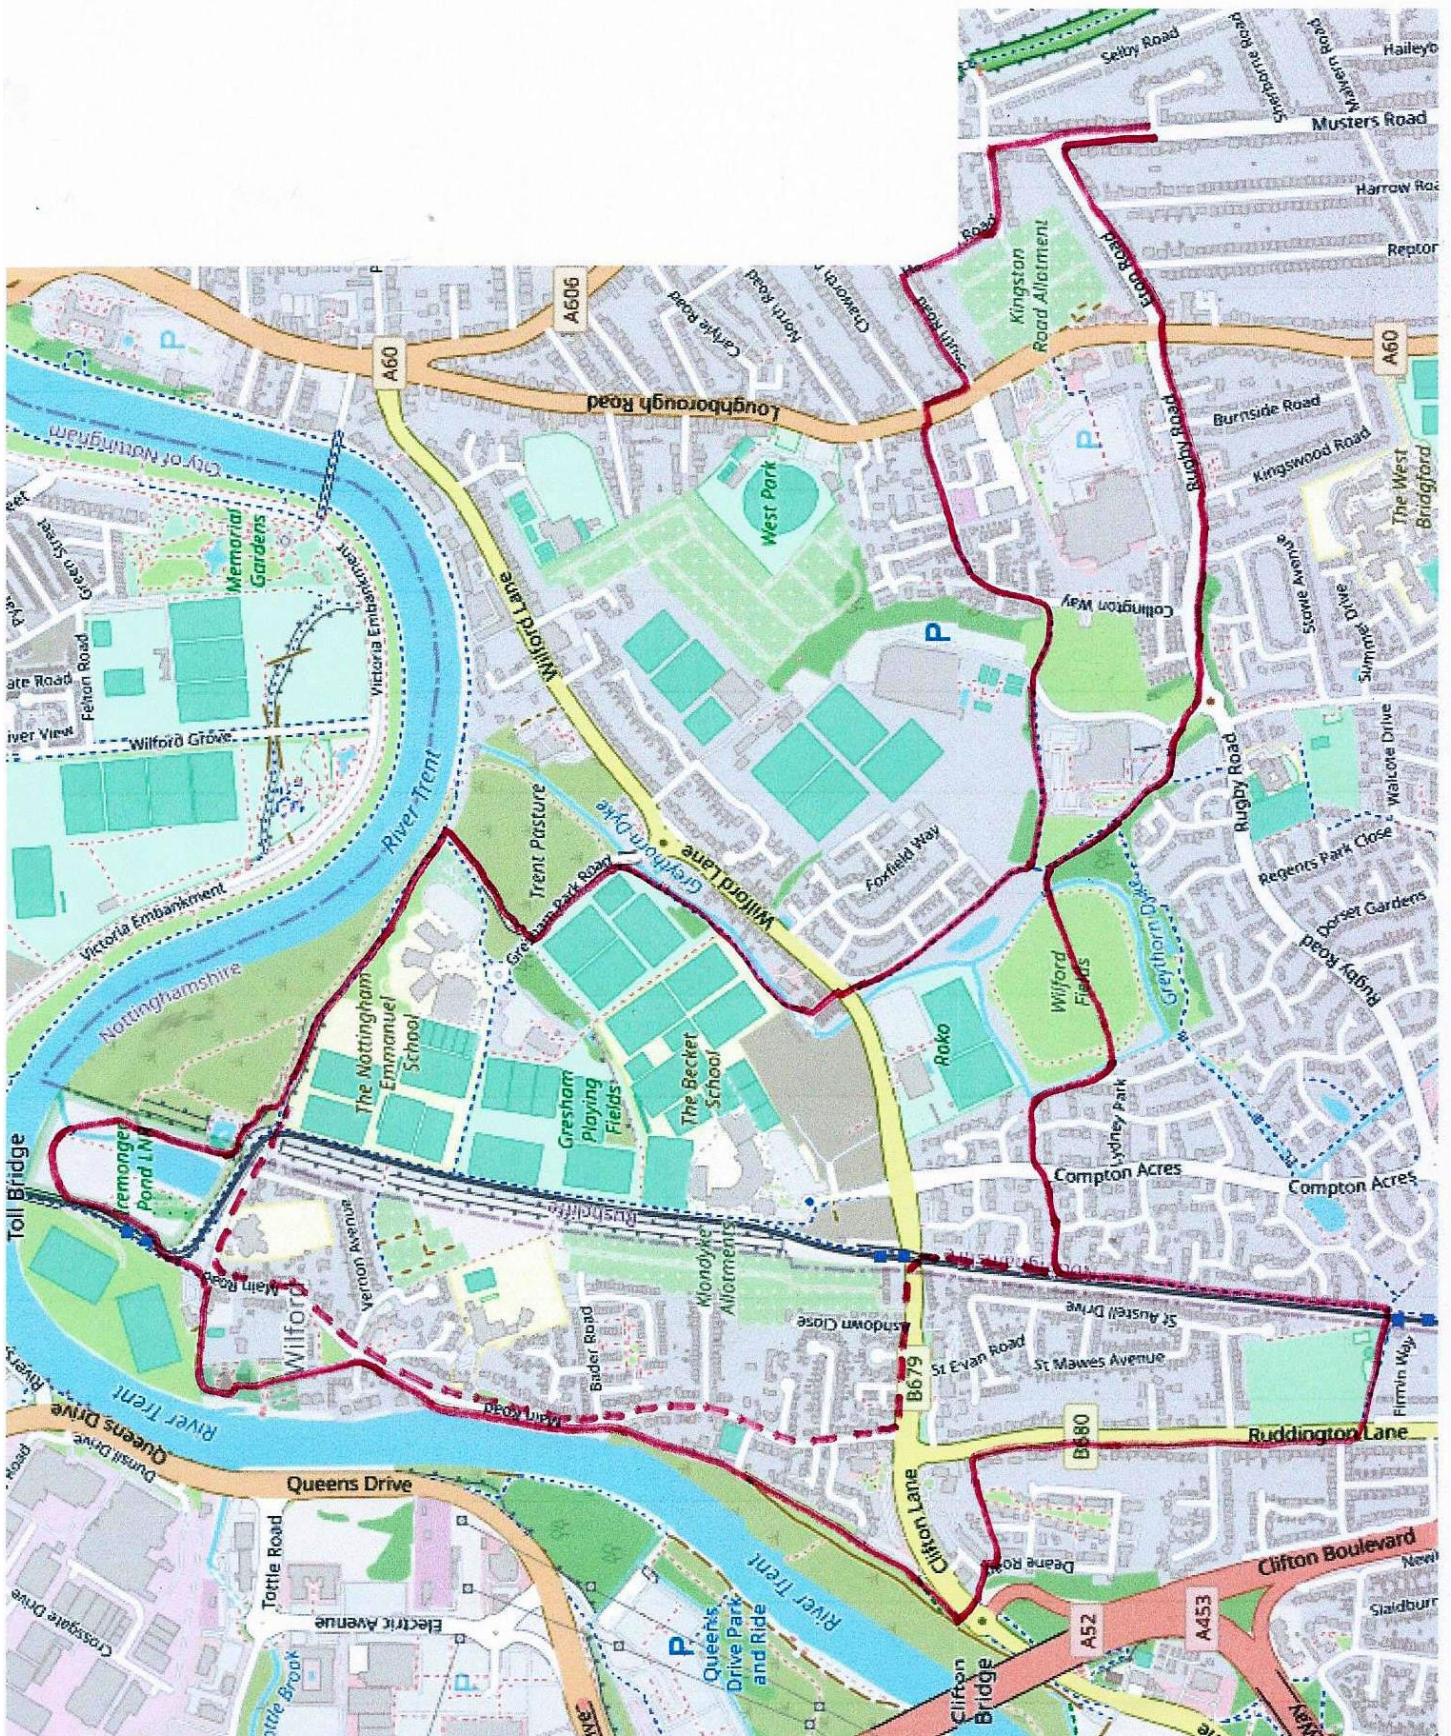

Wilford Village 9.3km

K

Victoria Embankment

8.8km

Castle Meadow Campus & Nottingham Canal 9.4km

N

Eastside & Sneinton (Green's Mill)

0

9.6km

Cattle Market 7.1km

P

Holme Pierrepont & Lady Bay

Q

9.4km

Gamston: 8.3km

R