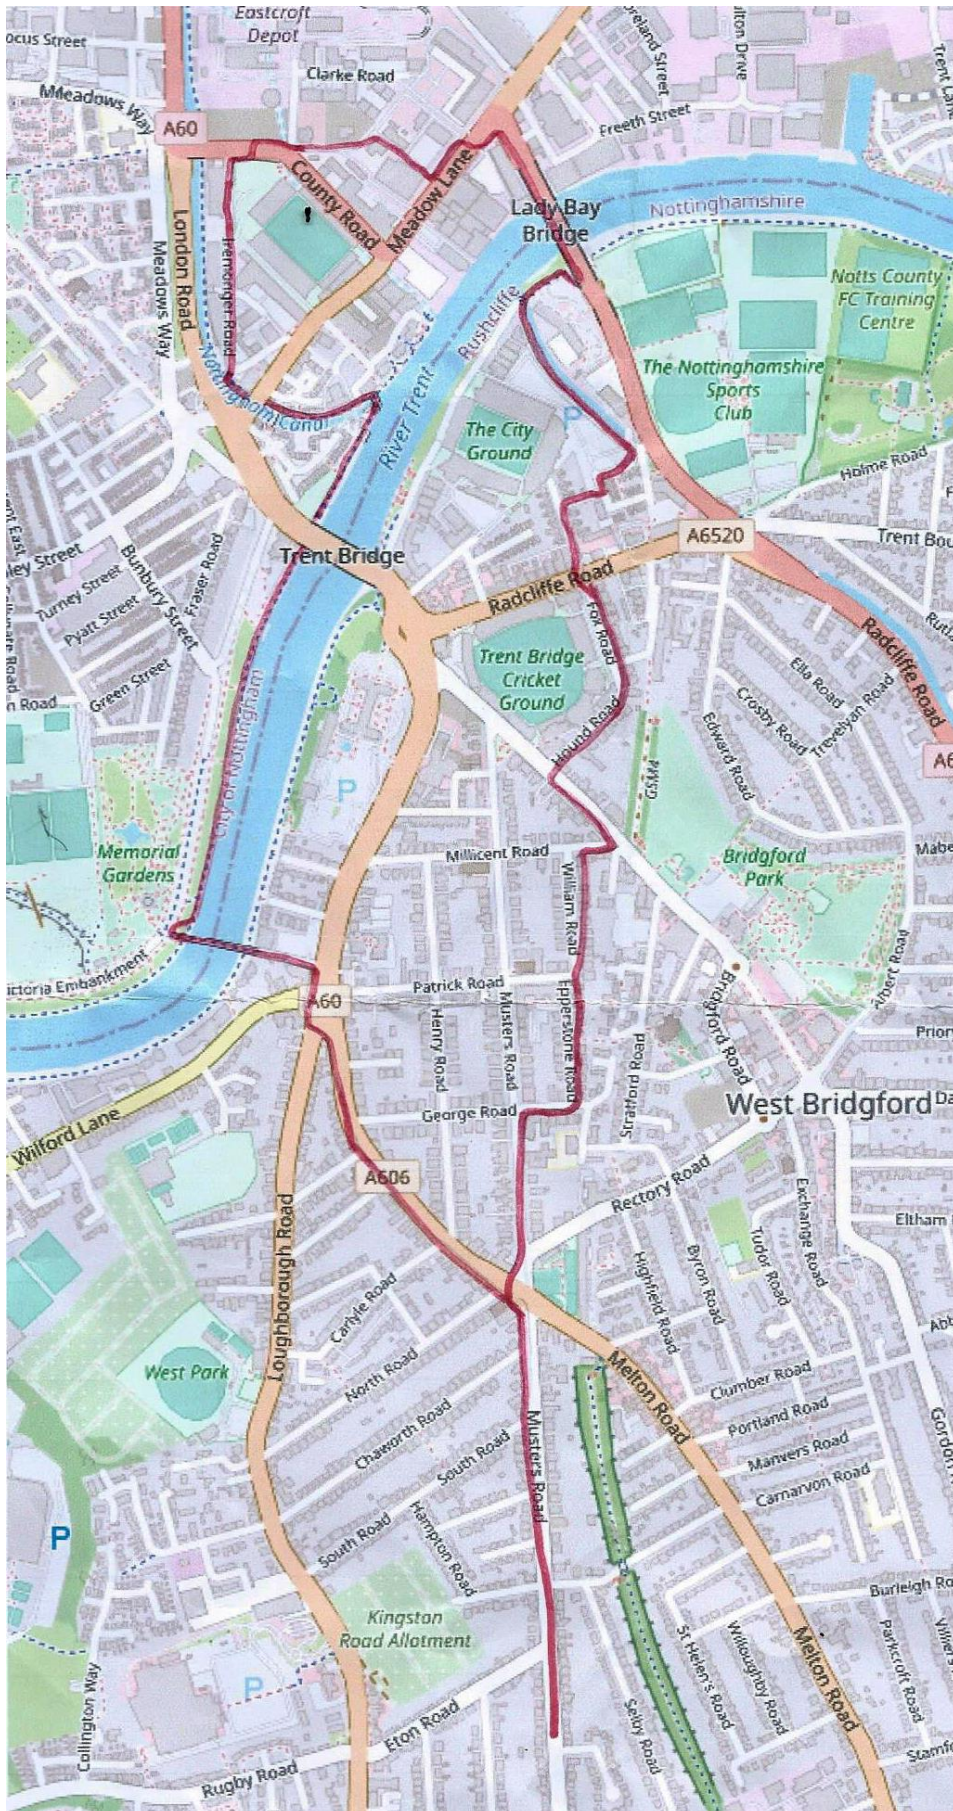

Wilford Village 9.3km

K

Victoria Embankment

8.8km

Castle Meadow Campus & Nottingham Canal 9.4km

N

Eastside & Sneinton (Green's Mill)

0

9.6km

Cattle Market 7.1km

P

Holme Pierrepont & Lady Bay

Q

9.4km

Gamston: 8.3km

R