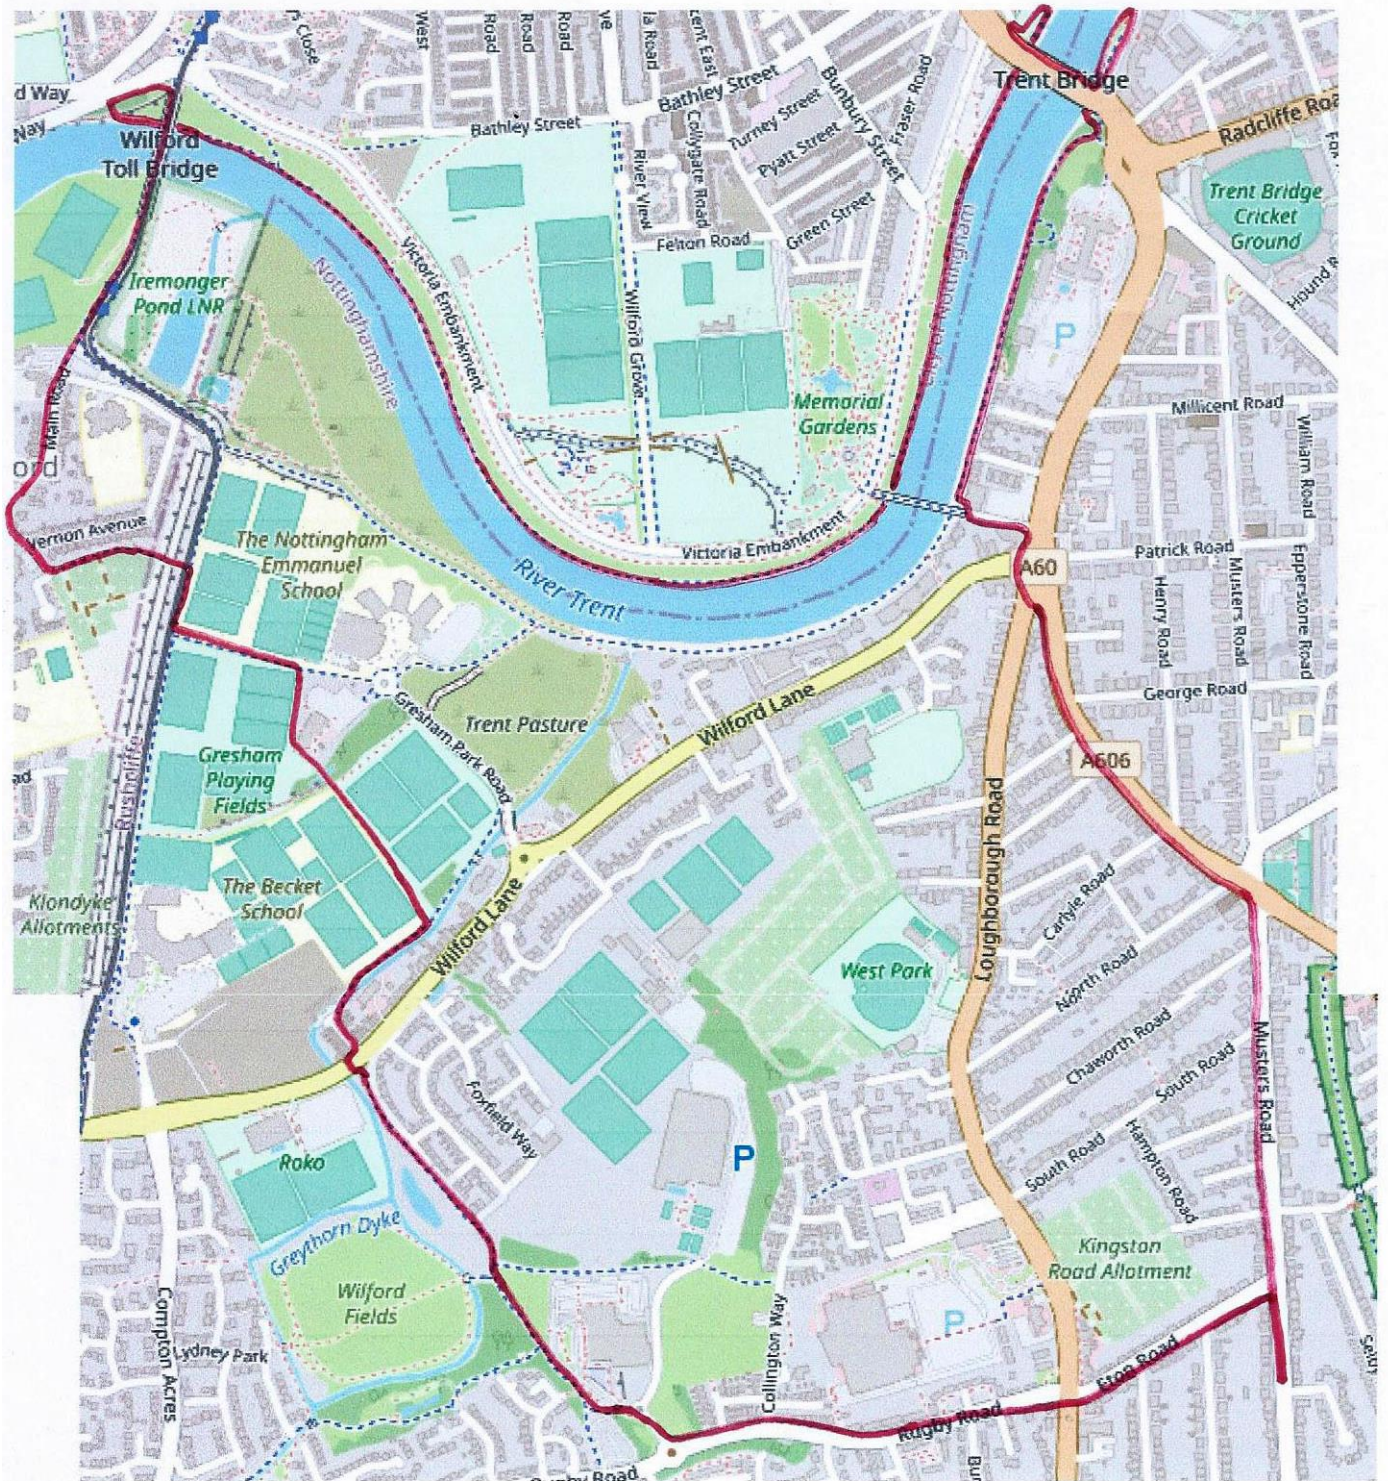

Wilford Village 9.3km

K

Victoria Embankment

8.8km

Castle Meadow Campus & Nottingham Canal 9.4km

N

Eastside & Sneinton (Green's Mill)

0

9.6km

Cattle Market 7.1km

P

Holme Pierrepont & Lady Bay

Q

9.4km

Gamston: 8.3km

R