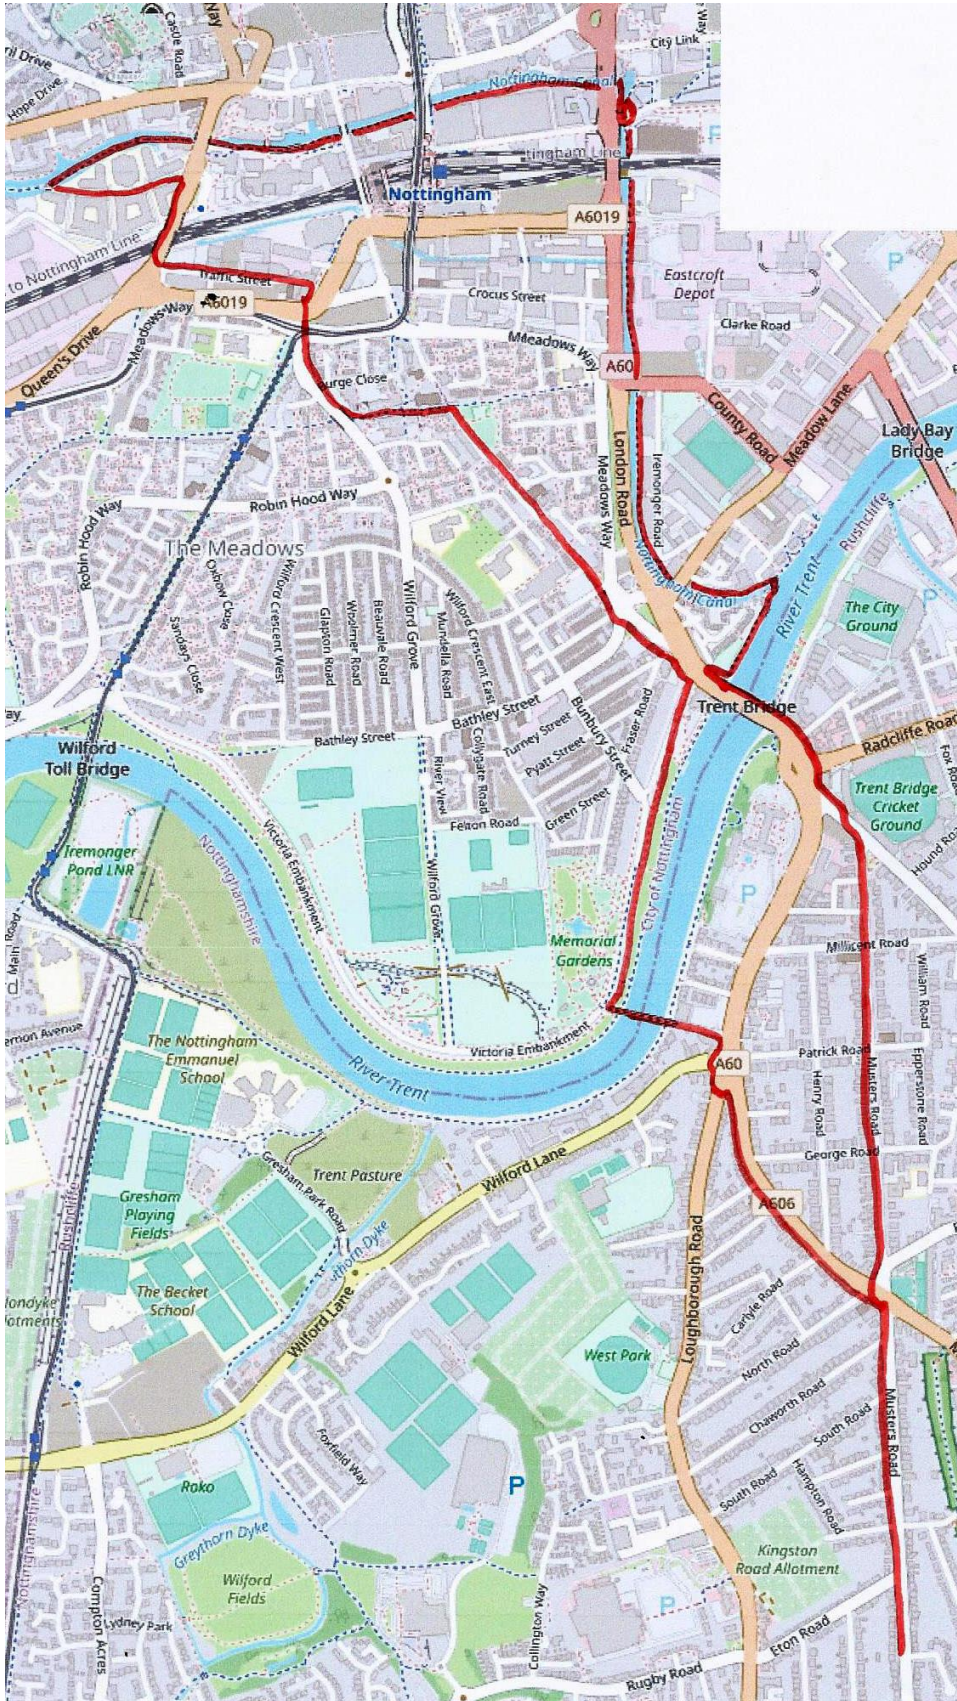

Wilford Village 9.3km

K

Victoria Embankment

8.8km

Castle Meadow Campus & Nottingham Canal 9.4km

N

Eastside & Sneinton (Green's Mill)

0

9.6km

Cattle Market 7.1km

P

Holme Pierrepont & Lady Bay

Q

9.4km

Gamston: 8.3km

R