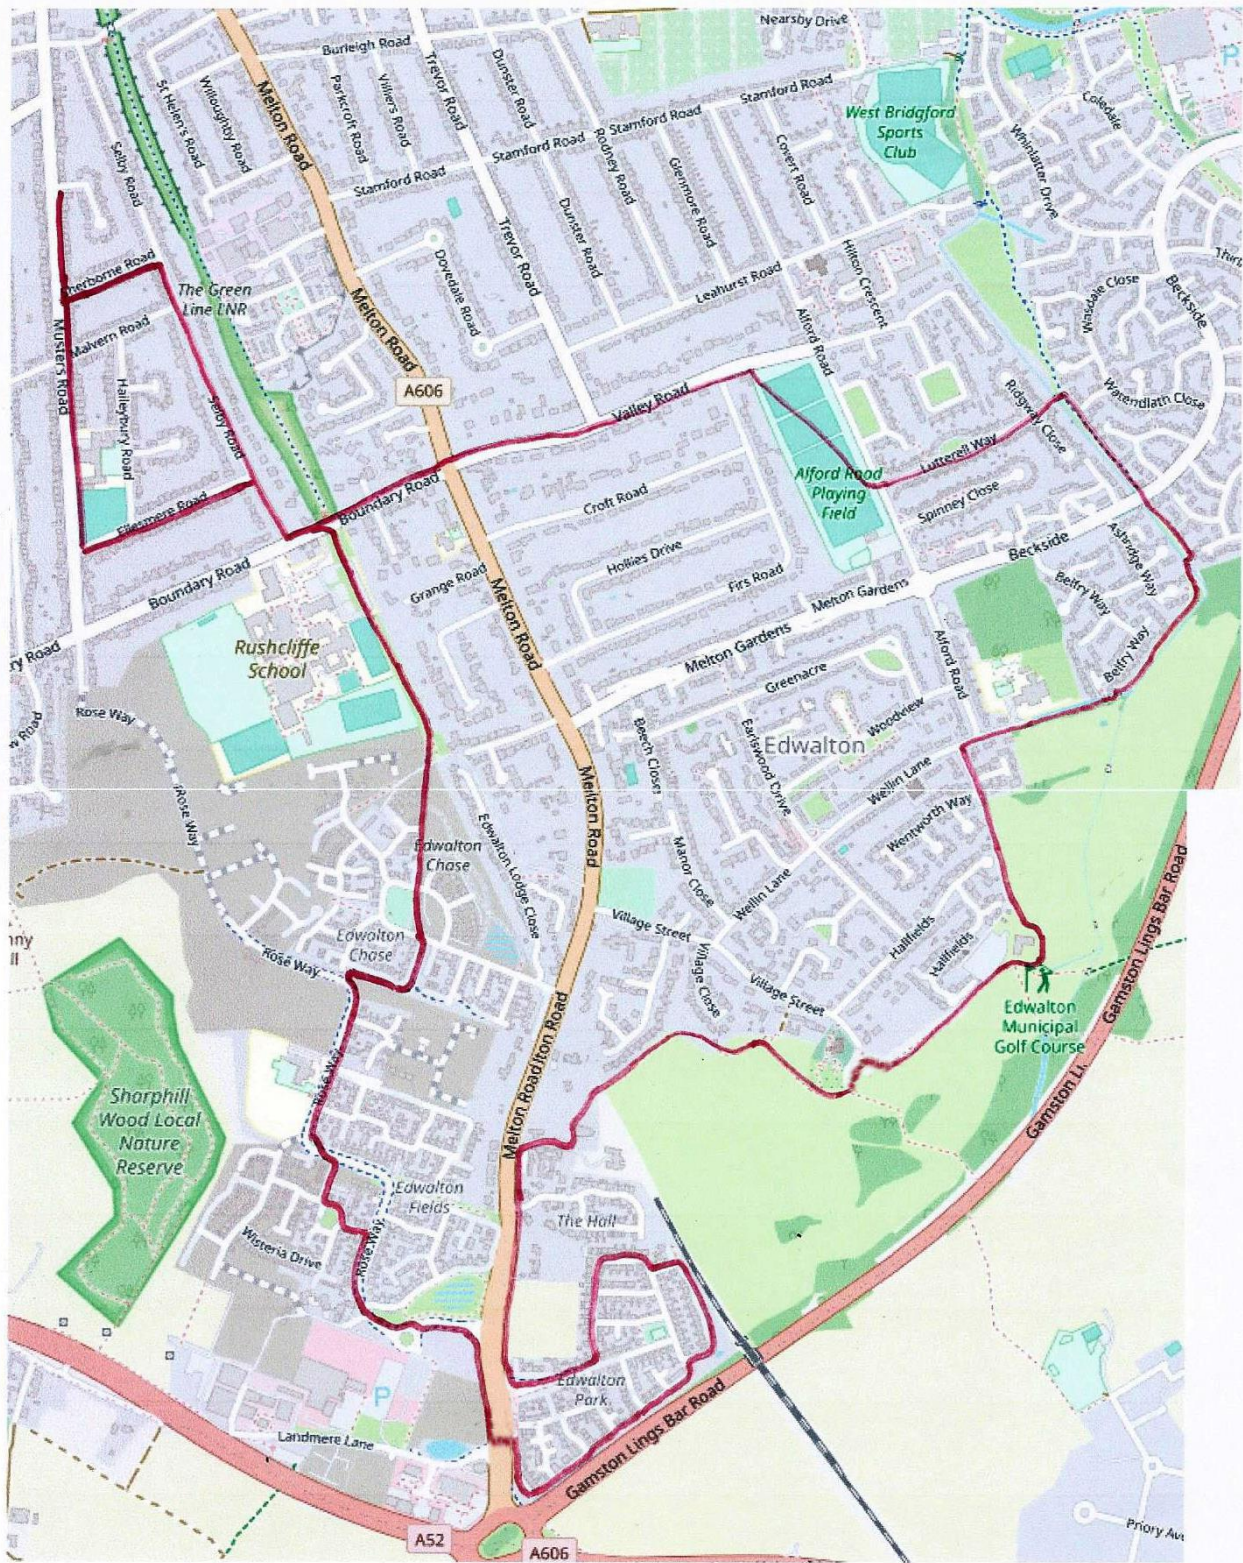

City Centre A

10.3km

Lady Bay & Abbey Park 8.6km

B

C Sneinton & Colwick Woods 11.5 km

'Blue dashed line shows route when new bridge is built.

St Giles, Bridgford Park & Abbey Road **D**

7.5 Km

Gamston & Bassingfield

10.5 km

Edwalton, Edwalton Park & Edwalton Fields 10.8km

F

Wilford Hill & Ruddington Hall

G

8.3Km

Ruddington 10.5km

H

Wilford Clay Pit & Wilford Fields

8.0 km