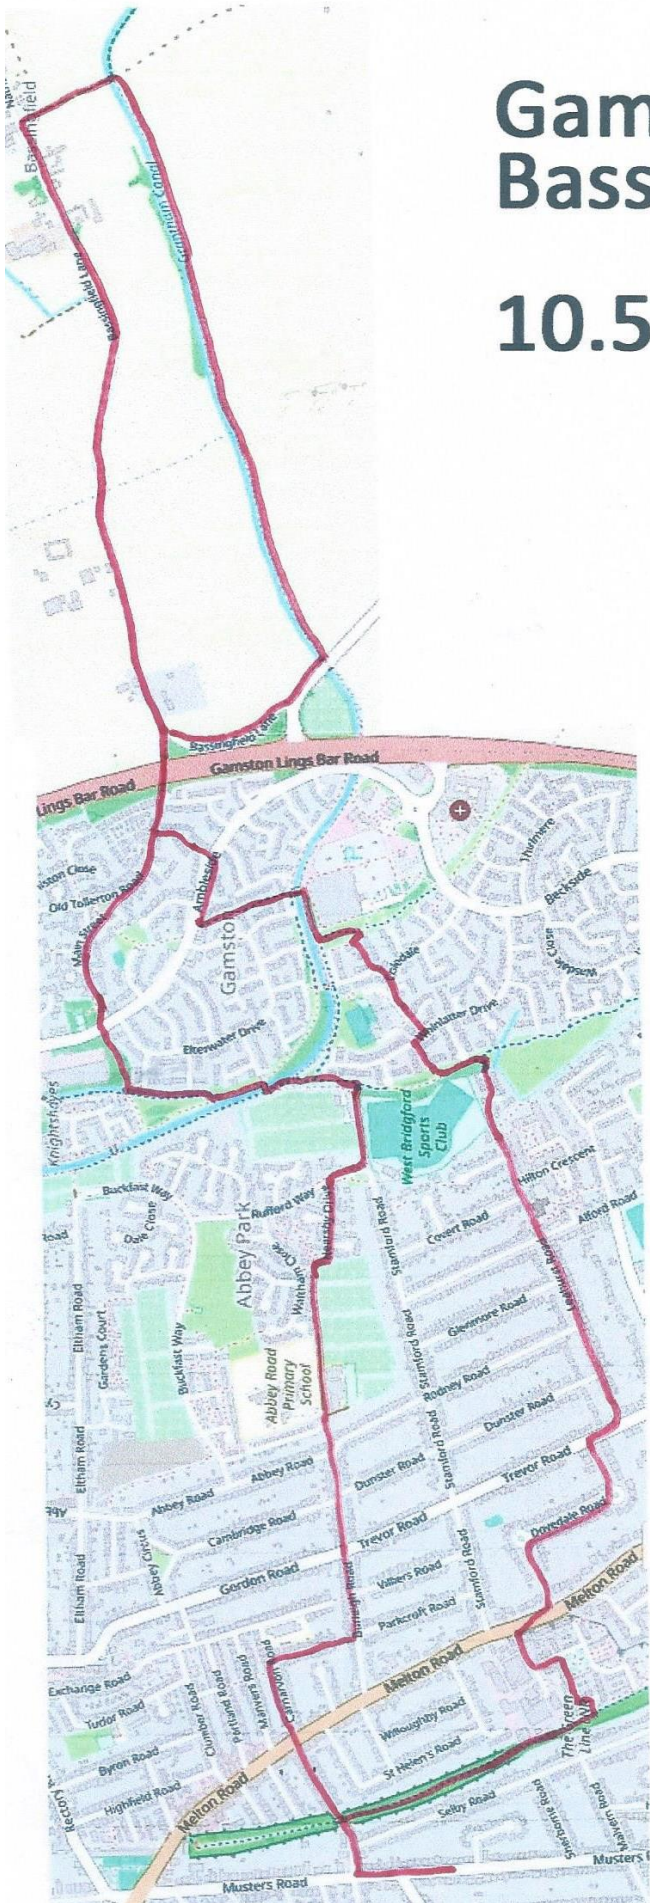

City Centre A

10.3km

Lady Bay & Abbey Park 8.6km

B

C Sneinton & Colwick Woods 11.5 km

'Blue dashed line shows route when new bridge is built.

St Giles, Bridgford Park & Abbey Road **D**

7.5 Km

Gamston & Bassingfield

10.5 km

Edwalton, Edwalton Park & Edwalton Fields 10.8km

F

Wilford Hill & Ruddington Hall

G

8.3Km

Ruddington 10.5km

H

Wilford Clay Pit & Wilford Fields

8.0 km