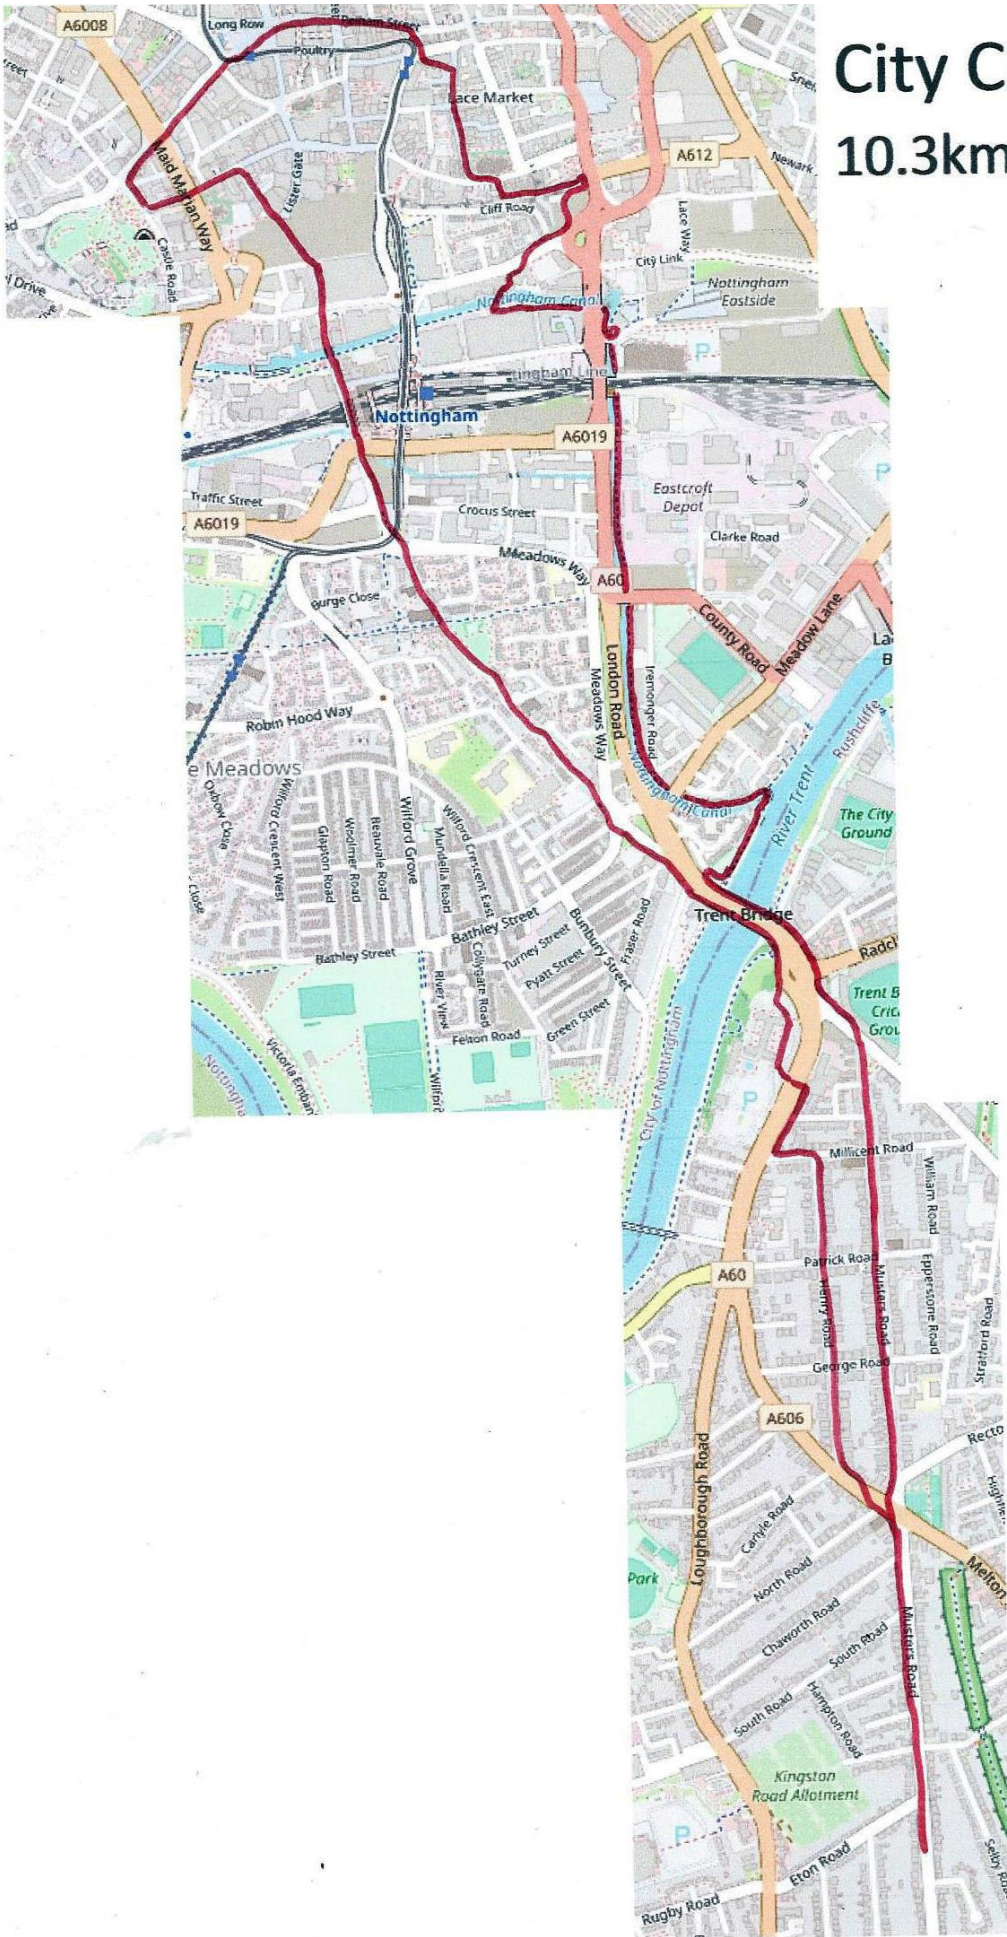

City Centre A

10.3km

Lady Bay & Abbey Park 8.6km

B

C Sneinton & Colwick Woods 11.5 km

'Blue dashed line shows route when new bridge is built.

St Giles, Bridgford Park & Abbey Road **D**

7.5 Km

Gamston & Bassingfield

10.5 km

Edwalton, Edwalton Park & Edwalton Fields 10.8km

F

Wilford Hill & Ruddington Hall

G

8.3Km

Ruddington 10.5km

H

Wilford Clay Pit & Wilford Fields

8.0 km