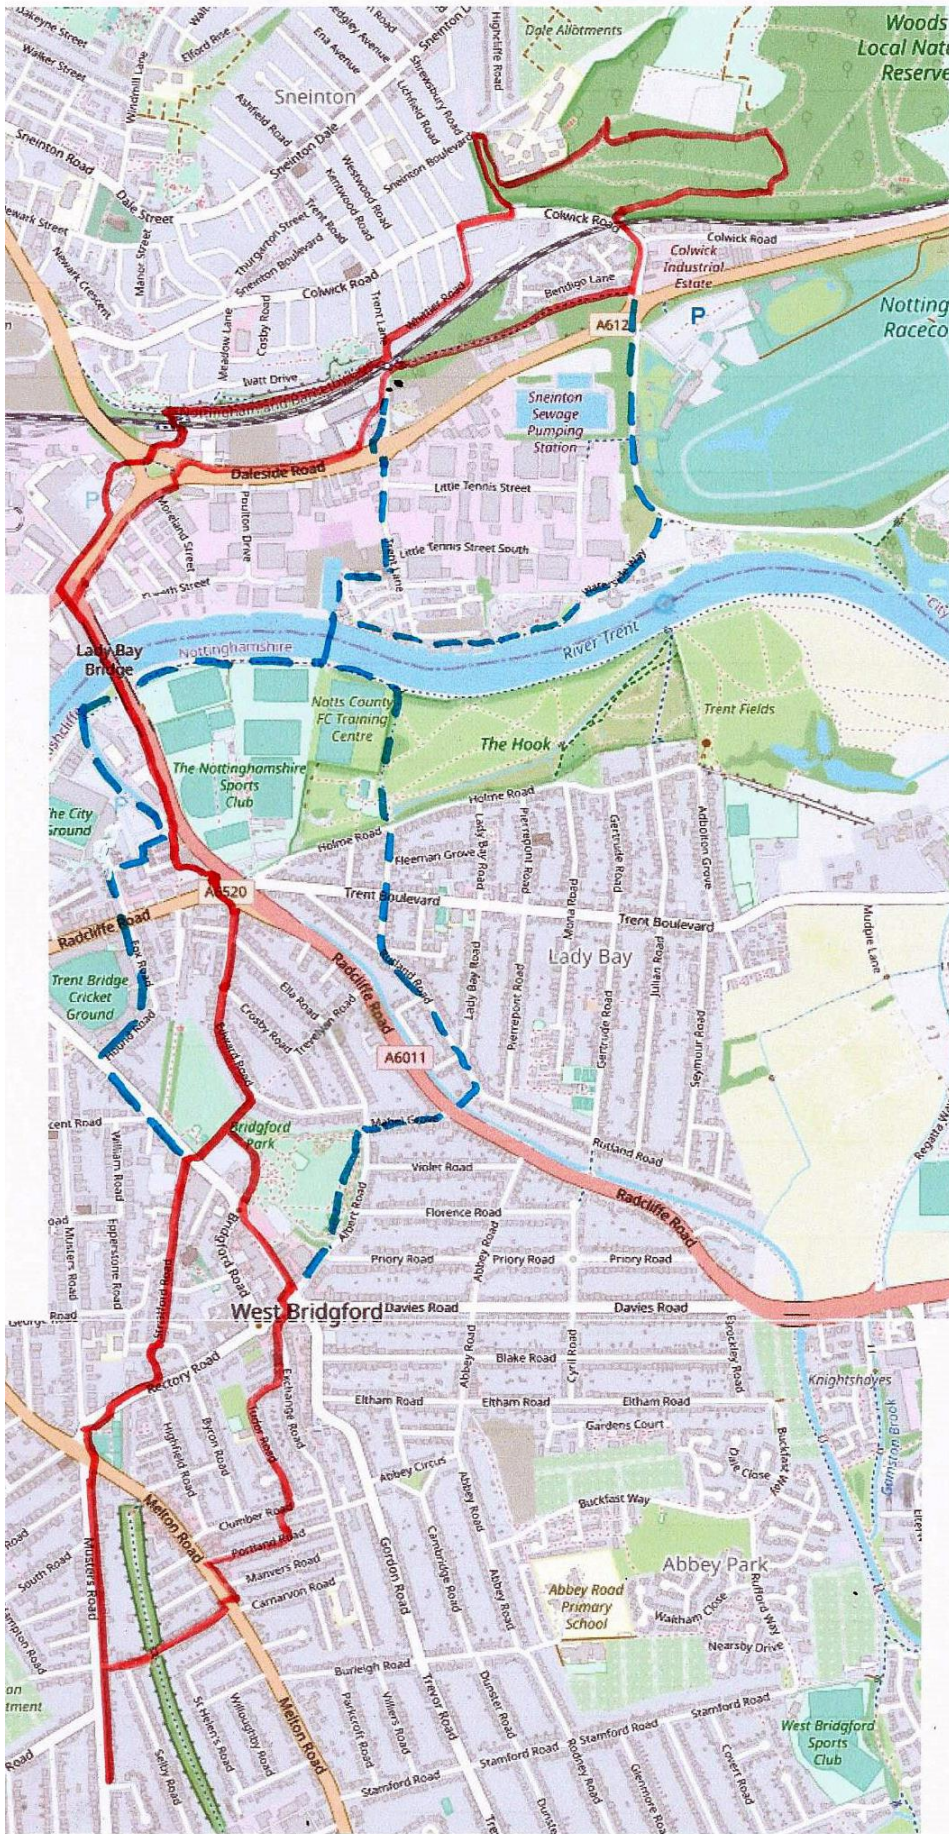

City Centre A

10.3km

Lady Bay & Abbey Park 8.6km

B

C Sneinton & Colwick Woods 11.5 km

'Blue dashed line shows route when new bridge is built.

St Giles, Bridgford Park & Abbey Road **D**

7.5 Km

Gamston & Bassingfield

10.5 km

Edwalton, Edwalton Park & Edwalton Fields 10.8km

F

Wilford Hill & Ruddington Hall

G

8.3Km

Ruddington 10.5km

H

Wilford Clay Pit & Wilford Fields

8.0 km