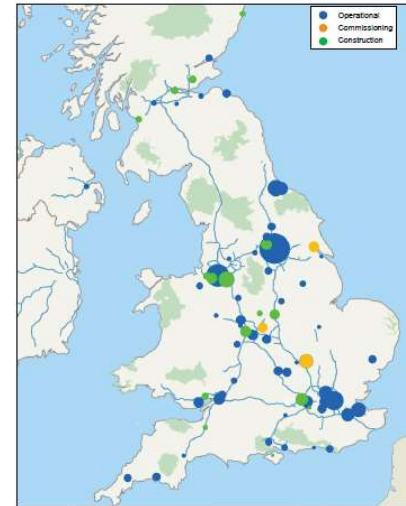

# EFW

**Gateshead Council**

**Sunderland City Council**

# Energy From Waste

- 51 in the country and 11 owned and operated by SUEZ
- Emissions are tightly regulated
- Cheaper, greener solution to landfill