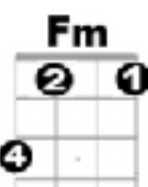

When I'm Sixty-Four by the Beatles

LEFT

Intro: C F G C

RIGHT

C **G7**
When I get older losing my hair, Many years from now,
(Bass **G** **A** **Bb** **B**) **C**

C **C7** **F**
Will you still be sending me a valentine Birthday greetings bottle of wine

C **C7** **F**
If I'd been out till quarter to three Would you lock the door,
F **Fm** **C** **A** **D7** **G7** **C**
Will you still need me, will you still feed me, When I'm sixty-four

|Am |Am |G |Am |
oo oo oo oooo oo oooo oo
Am **E** **Am** **Dm**
You'll be older too, ...And if you say the word,
F **G** **C** **G7**
I could stay with you.

C **G7**
I could be handy mending a fuse When your lights have gone.
(Bass **G** **A** **Bb** **B**) **C**

C **C7** **F**
You can knit a sweater by the fireside Sunday mornings go for a ride.
C **C7** **F**
Doing the garden, digging the weeds, Who could ask for more
F **Fm** **C** **A** **D7** **G7** **C**
Will you still need me, will you still feed me, When I'm sixty-four

Am **G7**
Every summer we can rent a cottage in the Isle of Wight,
Am **E7**
If it's not too dear We shall scrimp and save
Am **Dm** **F** **G7** **C.** **G7**
Grandchildren on your knee Vera, Chuck, and Dave

C **G7**
Send me a postcard, drop me a line, Stating point of view.
C
Indicate precisely what you mean to say Yours sincerely, Wasting Away.

C **C7**
Give me your answer, fill in a form Mine for evermore
F **Fm** **C** **A** **D7** **G7** **C**
Will you still need me, will you still feed me, When I'm sixty-four