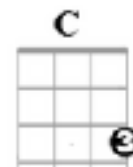

# When I'm Sixty-Four by the Beatles

LEFT

Intro: C F G C

RIGHT

**C** **G7**  
 When I get older losing my hair, Many years from now,  
 (Bass **G** **A** **Bb** **B**) **C**

**C** **C7** **F**  
 Will you still be sending me a valentine Birthday greetings bottle of wine

**C** **C7** **F**  
 If I'd been out till quarter to three Would you lock the door,  
**F** **Fm** **C** **A** **D7** **G7** **C**  
 Will you still need me, will you still feed me, When I'm sixty-four