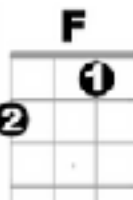

|Am |Am |G |Am |
oo oo oo oooo oo oooo oo
Am **E** **Am** **Dm**
You'll be older too, ...And if you say the word,
F **G** **C** **G7**
I could stay with you.

C **G7**
I could be handy mending a fuse When your lights have gone.
(Bass **G** **A** **Bb** **B**) **C**