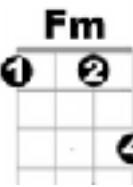

When I'm Sixty-Four by the Beatles

LEFT

Intro: C F G C

RIGHT

C **G7**
When I get older losing my hair, Many years from now,
(Bass **G** **A** **Bb** **B**) **C**

C **C7** **F**
Will you still be sending me a valentine Birthday greetings bottle of wine

C **C7** **F**
If I'd been out till quarter to three Would you lock the door,
F **Fm** **C** **A** **D7** **G7** **C**
Will you still need me, will you still feed me, When I'm sixty-four

|Am |Am |G |Am |
oo oo oo oooo oo oooo oo
Am **E** **Am** **Dm**
You'll be older too, ...And if you say the word,
F **G** **C** **G7**
I could stay with you.

C **G7**
I could be handy mending a fuse When your lights have gone.
(Bass **G** **A** **Bb** **B**) **C**

C **C7** **F**
You can knit a sweater by the fireside Sunday mornings go for a ride.
C **C7** **F**
Doing the garden, digging the weeds, Who could ask for more
F **Fm** **C** **A** **D7** **G7** **C**
Will you still need me, will you still feed me, When I'm sixty-four

Am **G7**
Every summer we can rent a cottage in the Isle of Wight,
Am **E7**
If it's not too dear We shall scrimp and save
Am **Dm** **F** **G7** **C.** **G7**
Grandchildren on your knee Vera, Chuck, and Dave

C **G7**
Send me a postcard, drop me a line, Stating point of view.
C
Indicate precisely what you mean to say Yours sincerely, Wasting Away.

C **C7**
Give me your answer, fill in a form Mine for evermore
F **Fm** **C** **A** **D7** **G7** **C**
Will you still need me, will you still feed me, When I'm sixty-four