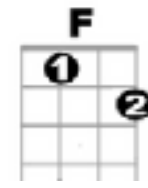

|Am |Am |G |Am |
oo oo oo oooo oo oooo oo
Am **E** **Am** **Dm**
You'll be older too, ...And if you say the word,
F **G** **C** **G7**
I could stay with you.

C **G7**
I could be handy mending a fuse When your lights have gone.
(Bass **G** **A** **Bb** **B**) **C**