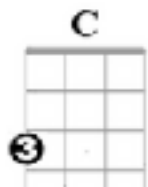

# When I'm Sixty-Four by the Beatles

LEFT

Intro: C F G C

RIGHT

**C** **G7**  
 When I get older losing my hair, Many years from now,  
 (Bass **G** **A** **Bb** **B**) **C**

**C** **C7** **F**  
 Will you still be sending me a valentine Birthday greetings bottle of wine

**C** **C7** **F**  
 If I'd been out till quarter to three Would you lock the door,  
**F** **Fm** **C** **A** **D7** **G7** **C**  
 Will you still need me, will you still feed me, When I'm sixty-four