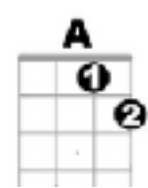

C **C7** **F**
You can knit a sweater by the fireside Sunday mornings go for a ride.
C **C7** **F**
Doing the garden, digging the weeds, Who could ask for more
F **Fm** **C** **A** **D7** **G7** **C**
Will you still need me, will you still feed me, When I'm sixty-four

Am **G7**
Every summer we can rent a cottage in the Isle of Wight,
Am **E7**
If it's not too dear We shall scrimp and save
Am **Dm** **F** **G7** **C.** **G7**
Grandchildren on your knee Vera, Chuck, and Dave