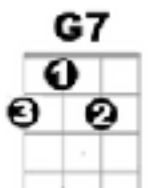

# When I'm Sixty-Four by the Beatles

LEFT

Intro: C F G C

RIGHT

**C** **G7**  
 When I get older losing my hair, Many years from now,  
 (Bass **G** **A** **Bb** **B**) **C**

**C** **C7** **F**  
 Will you still be sending me a valentine Birthday greetings bottle of wine

**C** **C7** **F**  
 If I'd been out till quarter to three Would you lock the door,  
**F** **Fm** **C** **A** **D7** **G7** **C**  
 Will you still need me, will you still feed me, When I'm sixty-four

**Am** **G7**  
 Every summer we can rent a cottage in the Isle of Wight,  
**Am** **E7**  
 If it's not too dear We shall scrimp and save  
**Am** **Dm** **F** **G7** **C.** **G7**  
 Grandchildren on your knee Vera, Chuck, and Dave