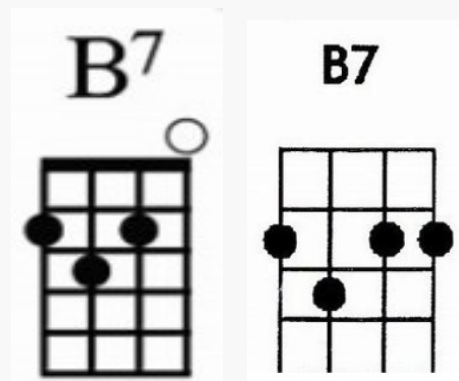

And I don't know if I'm ever coming home!

(Play G Riff twice to lead into Verse 3)

[VERSE 3]

E7-Riff

Take the last train to Clarksville,

E7-Riff

I'll be waiting at the station

E7-Riff

We'll have time for coffee-flavored kisses,

E7-Riff

And a bit of conversation,

A7*

Oh, no, no, no! Oh, no, no, no!

[BRIDGE 1]

E7

Do-do di-di di-di do-do,
 Do-do di-di di-di do-do

E7**E11**

Do-do di-di di-di do-do, doo

[VERSE 4]

E7-Riff

Take the last train to Clarksville,

E7-Riff

now I must hang up the phone,

E7-Riff