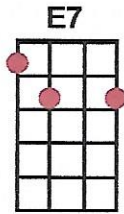

Freight Train (in C)

(Elizabeth Cotten)

Intro: E7 E7 FF C G7 C C

Chorus: C G7
Freight train, freight train, goin' so fast

C
Freight train, freight train, goin' so fast

E7 F
Please don't tell what train I'm on

C G7 C C
So they won't know which route I've gone

(E7 E7 FF C G7 C C)

C G7
When I die, please bury me deep

C
Down at the end of old Chestnut Street

E7 F
Where I can hear old Number 9

C G7 C C
As she comes rolling by.

Chorus:
E7 E7 ?

C G7
When I'm dead and in my grave

C
No more good times do I crave

E7 F
Place the stones at my head and feet

C G7 C C
Tell my friends that I've gone to sleep.

Chorus: C G7
Freight train, freight train, goin' so fast

C
Freight train, freight train, goin' so fast

E7 F
Please don't tell what train I'm on

C G7 C
So they won't know which route I've gone

E7 F
Please don't tell what train I'm on

C G7 C C
So they won't know which route I've gone.