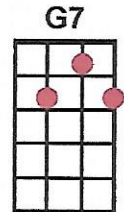

Freight Train (in C)

(Elizabeth Cotten)

Intro: E7 E7 FF C G7 C C

Chorus: C G7
Freight train, freight train, goin' so fast

C
Freight train, freight train, goin' so fast

E7 F
Please don't tell what train I'm on

C G7 C C
So they won't know which route I've gone

(E7 E7 FF C G7 C C)

C G7
When I die, please bury me deep

C
Down at the end of old Chestnut Street

E7 F
Where I can hear old Number 9

C G7 C C
As she comes rolling by.

Chorus:
E7 E7 ?

C G7
When I'm dead and in my grave

C
No more good times do I crave

E7 F
Place the stones at my head and feet

C G7 C C
Tell my friends that I've gone to sleep.

Chorus: C G7
Freight train, freight train, goin' so fast