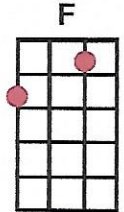

Freight Train (in C)

(Elizabeth Cotten)

Intro: E7 E7 FF C G7 C C

Chorus: C G7
Freight train, freight train, goin' so fast

C
Freight train, freight train, goin' so fast

E7 F
Please don't tell what train I'm on

C G7 C C
So they won't know which route I've gone

(E7 E7 FF C G7 C C)

C G7
When I die, please bury me deep

C
Down at the end of old Chestnut Street

E7 F
Where I can hear old Number 9

C G7 C C
As she comes rolling by.

Chorus:
E7 E7 ?

C G7
When I'm dead and in my grave

C
No more good times do I crave

E7 F
Place the stones at my head and feet

C G7 C C
Tell my friends that I've gone to sleep.

Chorus: C G7
Freight train, freight train, goin' so fast