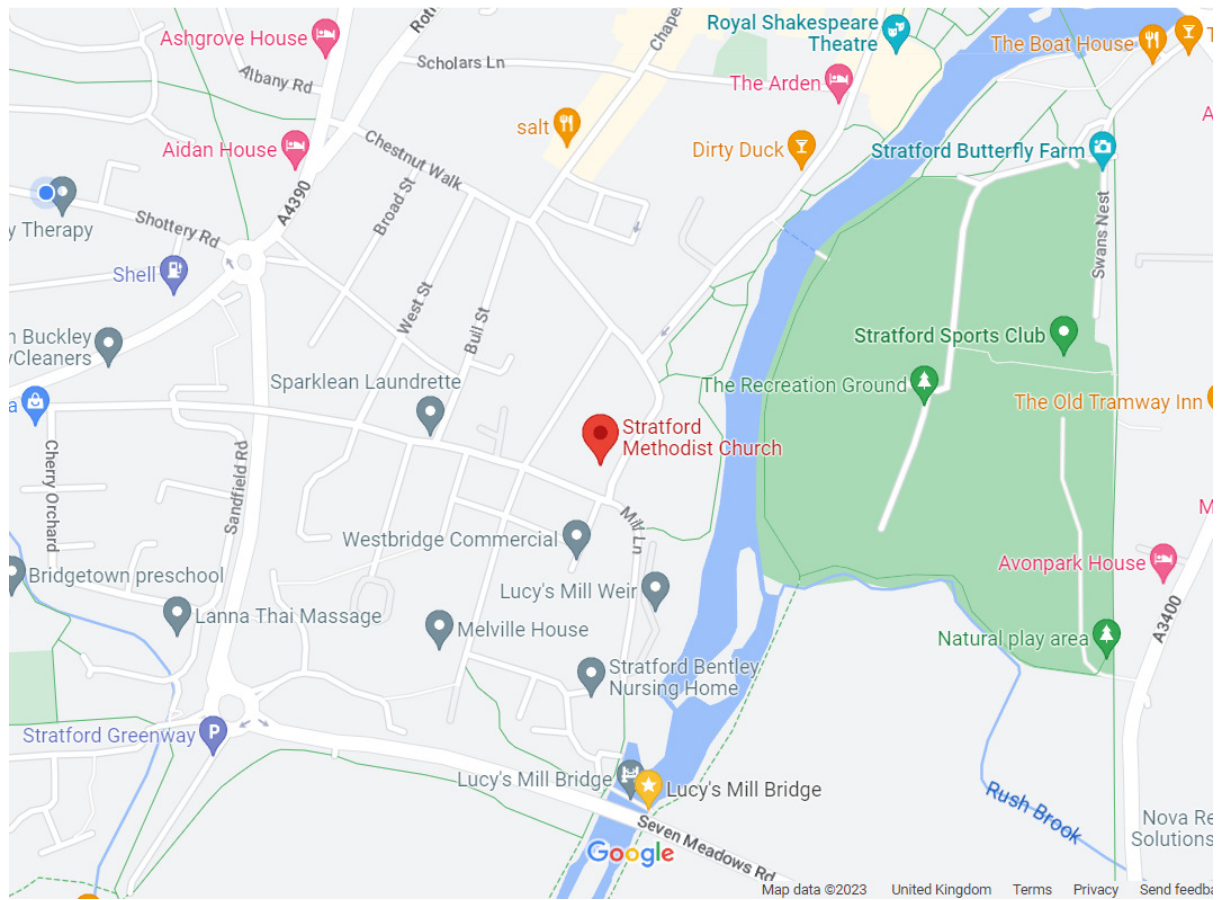

Location of Stratford Methodist Church

Google Maps Link to copy and paste in to browser

<https://goo.gl/maps/5vk3PGJMEScCCAPK9>