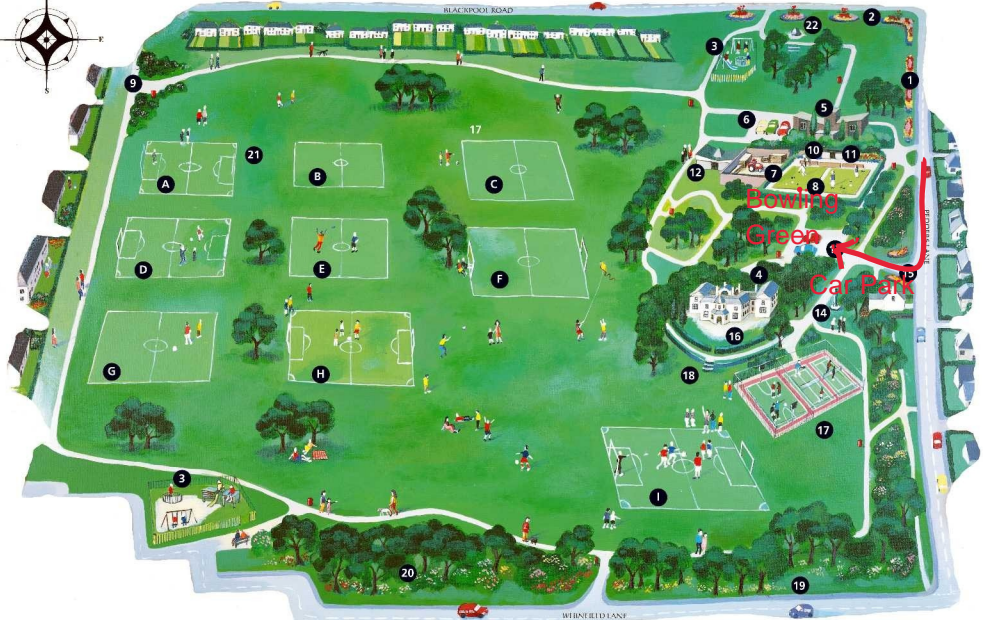

Blackpool Road

ASHTON PARK FEATURES

- 1 Bedding Displays 2 Ornamental Rose Beds 3 Play Areas 4 Woodland Area 5 Ashton Health Centre 6 Ashton Health Centre Car Park 7 Horticultural Unit 8 Bowling Green 9 Shrub Beds 10 Rose Beds to front of the Bowling Green 11 Benul's Pavilion / Changing Rooms
 12 Car Park 13 Ornamental Drinking Fountain 14 Ornamental Bedding Displays 15 Ashton 1 house / Kindercare 16 Tennis Courts/Basketball Courts 17 Line of 11a 11a Way 18 Raised Earth Mound with Trees 19 Woodland/Wildlife Area 20 Football Pitches A-I 21 Commemorative Rack
- NOTES ALL DOG BINS PLOTTED AND MARKED IN RED