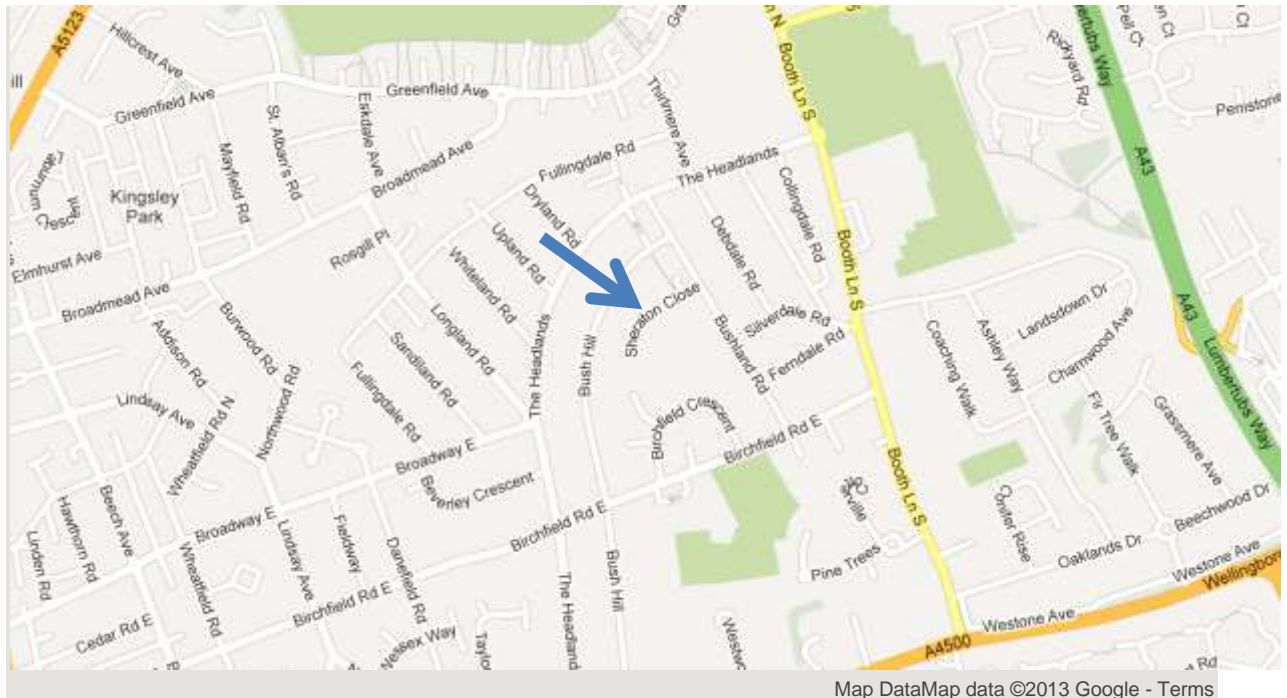

Sheraton Close Residents Lounge

off Bushland Road, Northampton, Northamptonshire NN3 2NQ

Map DataMap data ©2013 Google - [Terms](#)