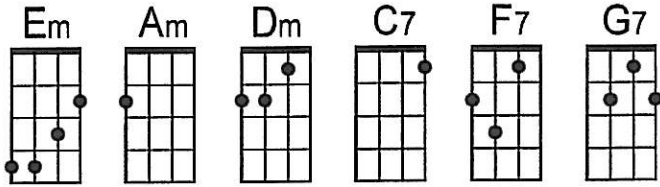

Can't Buy Me Love

by John Lennon and Paul McCartney (1964)

sing C

(---tacet---) | Em . . . | Am . . . | Em . . . | Am . . . | Dm . . . | G7 . . .
Intro: Can't buy me lo ---- ove, lo ---- ove, can't buy me lo ---- ove,