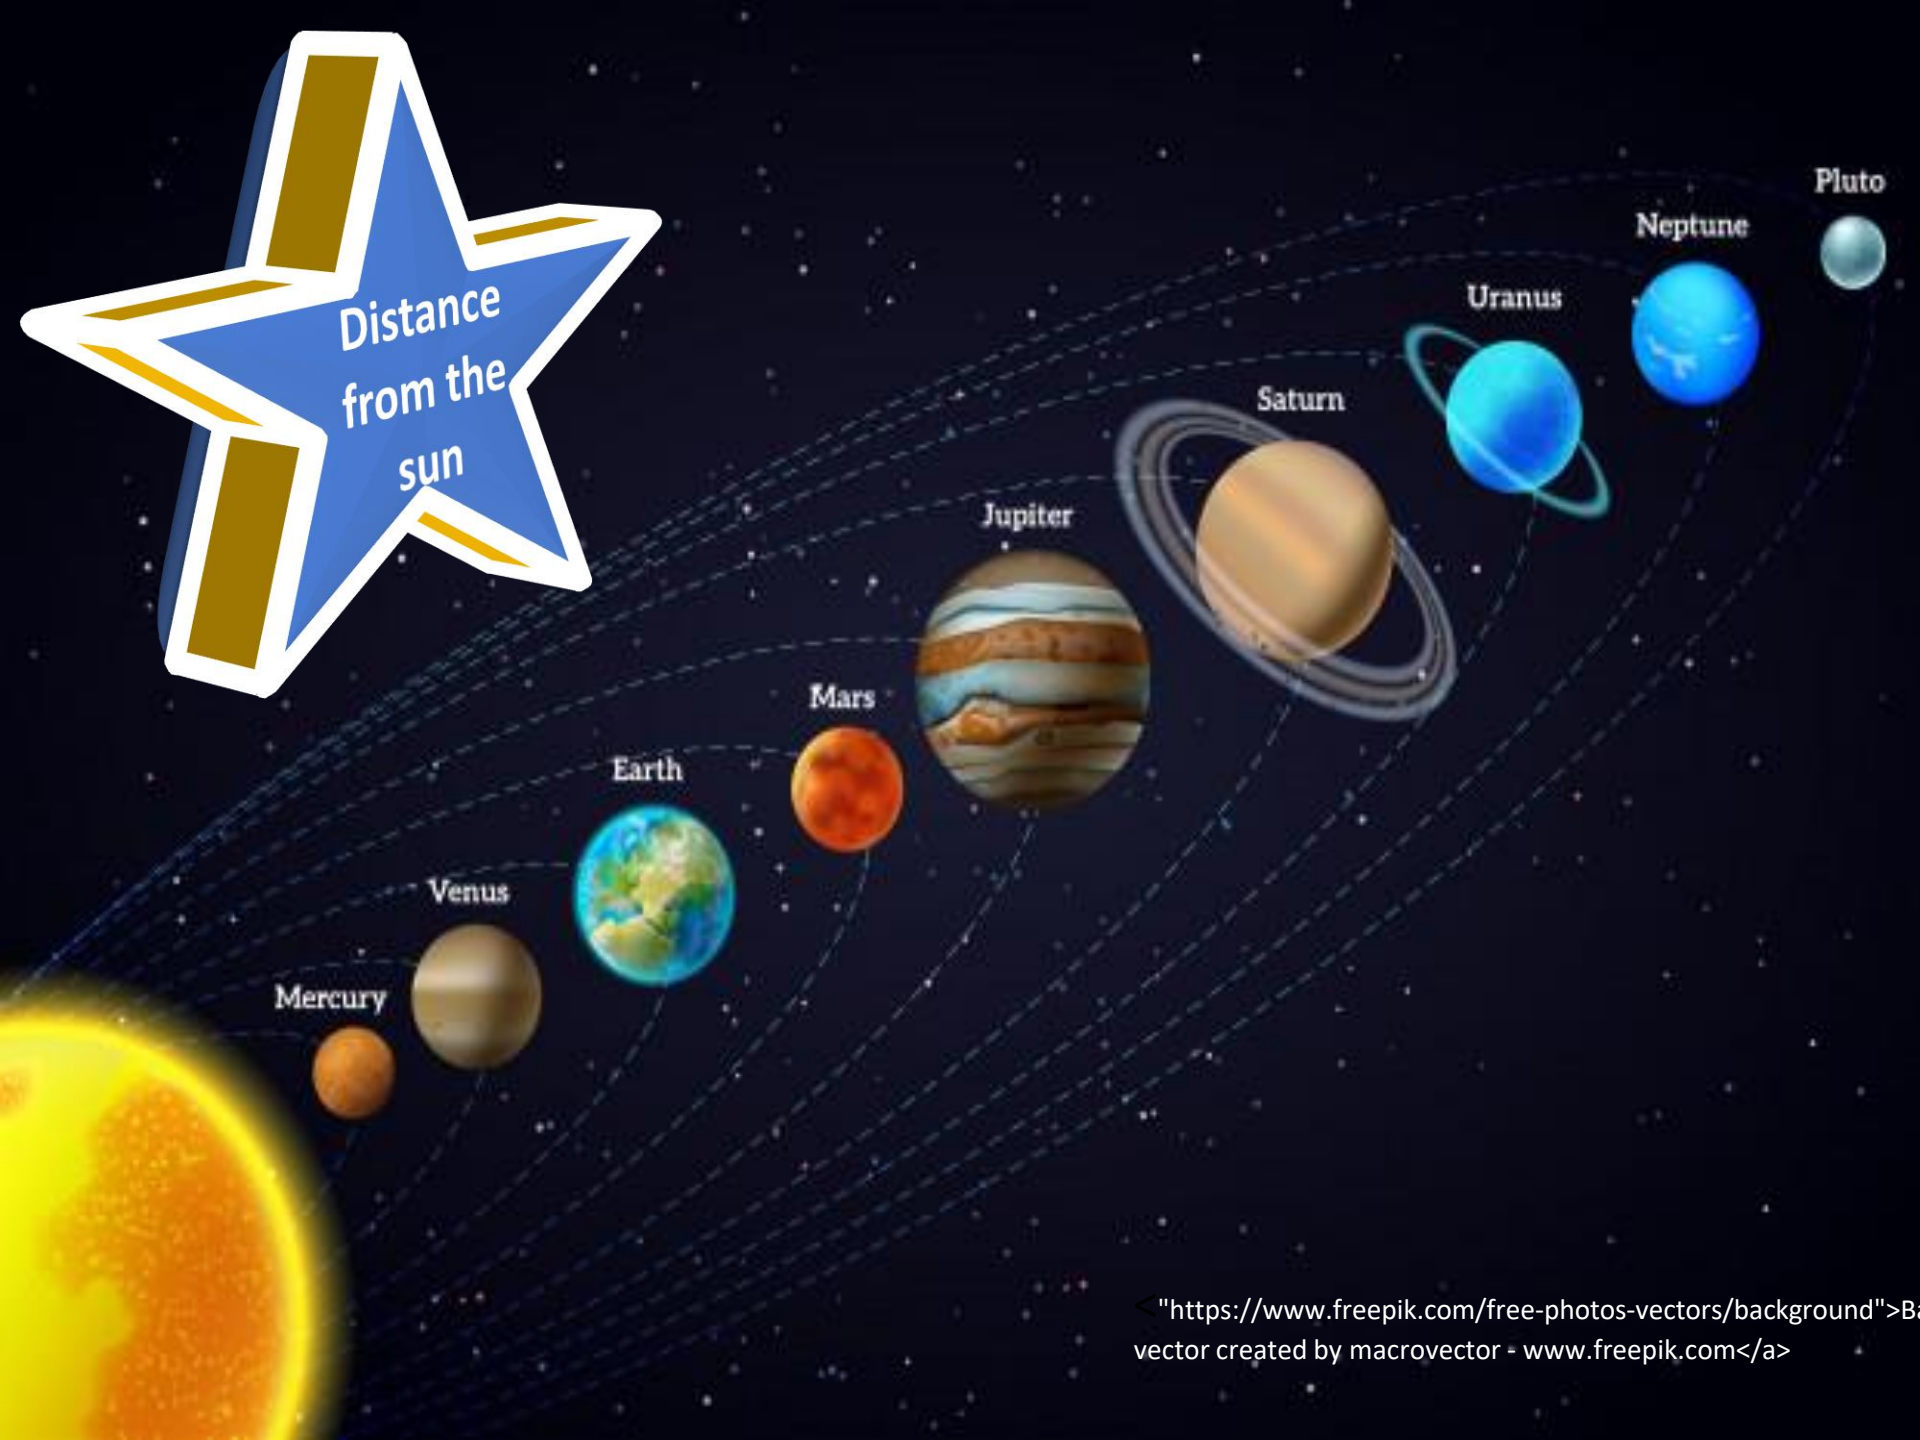

There Are 8 (9) Planets

SOLAR SYSTEM

SUN

EARTH

VENUS

MERCURY

MOON

MARS

JUPITER

SATURN

URANUS

NEPTUNE

PLUTO

← A dwarf planet

Distance
from the
sun

Earth

A terrestrial planet

What do we know about it?

May be the only planet supporting life

Third planet from the sun

What is its orbit time?
365.256 solar days

Gravity?
1(x Earth's)

When formed?
4.54 billion
years
ago(approx.)

Anglo Saxon word *erda*

Earth is the only planet not named after a mythical god

Meaning ground or soil

Earth is both ordinary and unique in the SOLAR SYSTEM

<https://www.freepik.com/free-photos-vectors/star>>Star vector
created by brgfx - www.freepik.com