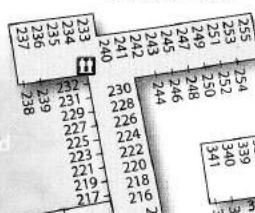

THORESBY HALL

★★★★

Historic House
Third Floor

Historic House
Second Floor

Historic House
First Floor

Historic House

- Third Floor
- Second Floor
- First Floor
- Ground Floor

- Coffee Shop
- Games Room
- Gift Shop
- Late Lounge Bar
- Leisure & Spa Facilities
- Library
- Lift
- The Blue Room
A La Carte Restaurant
- The Sherwood Restaurant
(Lower Ground Floor)
- Holiday Shop

Historic House
Ground Floor

New Wing
Lower Ground Floor

New Wing
Ground Floor

New Wing
First Floor

New Wing
Second Floor

Entrance