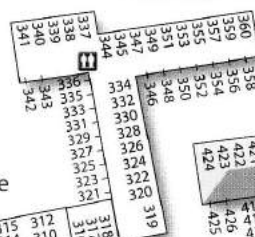

THORESBY HALL

★★★★

Historic House
Third Floor

Historic House
Second Floor

Historic House
First Floor

Historic House

- Third Floor
- Second Floor
- First Floor
- Ground Floor

- Coffee Shop
- Games Room
- Gift Shop
- Late Lounge Bar
- Leisure & Spa Facilities
- Library
- Lift
- The Blue Room
A La Carte Restaurant
- The Sherwood Restaurant
(Lower Ground Floor)
- Holiday Shop

Historic House
Ground Floor

New Wing
Lower Ground Floor

New Wing
Ground Floor

New Wing
First Floor

New Wing
Second Floor

Entrance