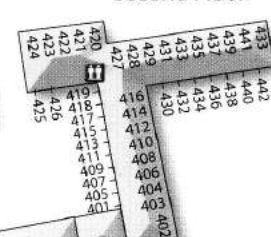

THORESBY HALL

★★★★

Historic House
Third Floor

Historic House
Second Floor

Historic House
First Floor

Historic House

- Third Floor
- Second Floor
- First Floor
- Ground Floor

- Coffee Shop
- Games Room
- Gift Shop
- Late Lounge Bar
- Leisure & Spa Facilities
- Library
- Lift
- The Blue Room
A La Carte Restaurant
- The Sherwood Restaurant
(Lower Ground Floor)
- Holiday Shop

Historic House
Ground Floor

New Wing
Lower Ground Floor

New Wing
Ground Floor

New Wing
First Floor

New Wing
Second Floor

Entrance