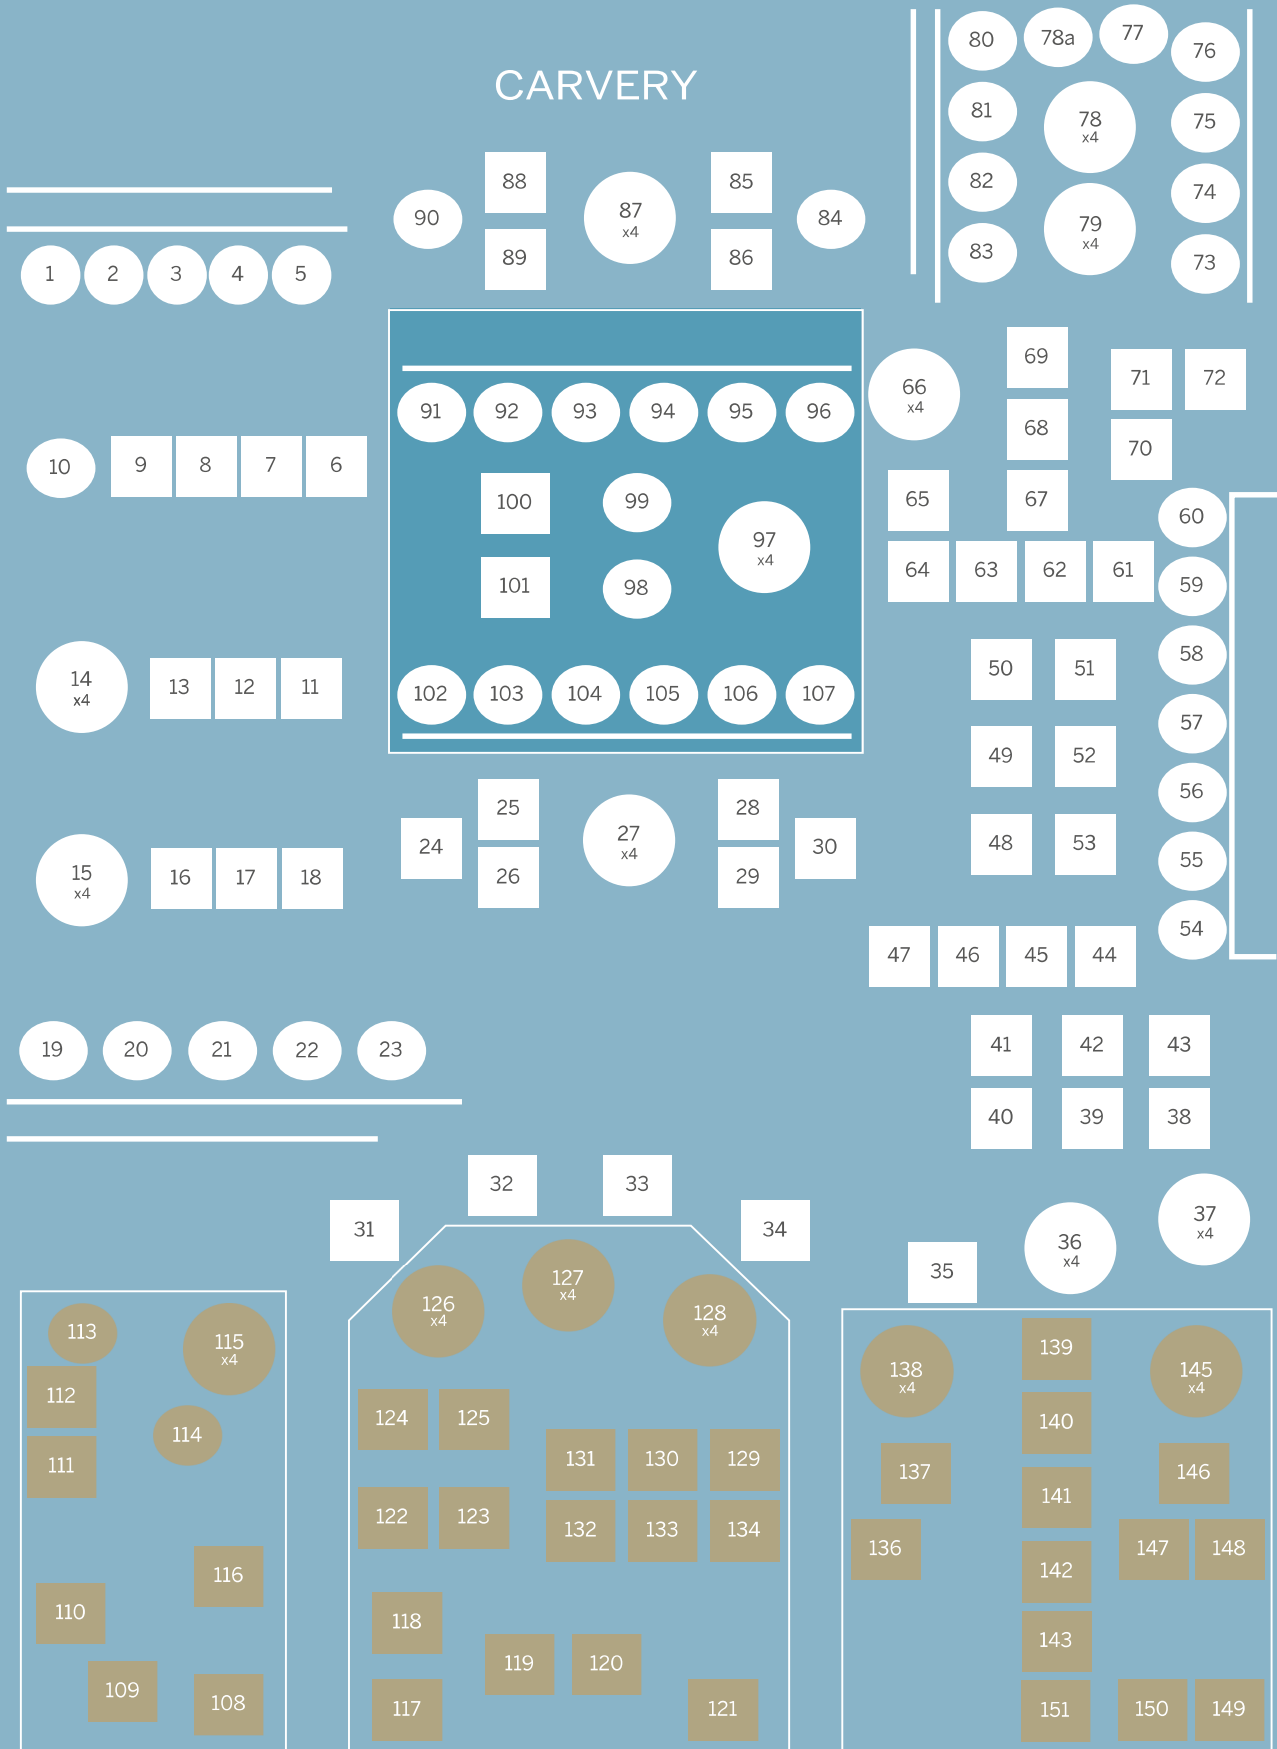

# The Sherwood Restaurant

Find your dining table using the map below

For the main restaurant area, turn right as you approach the restaurant

■ = Under glass roof   ■ = In separate room

ENTRANCE