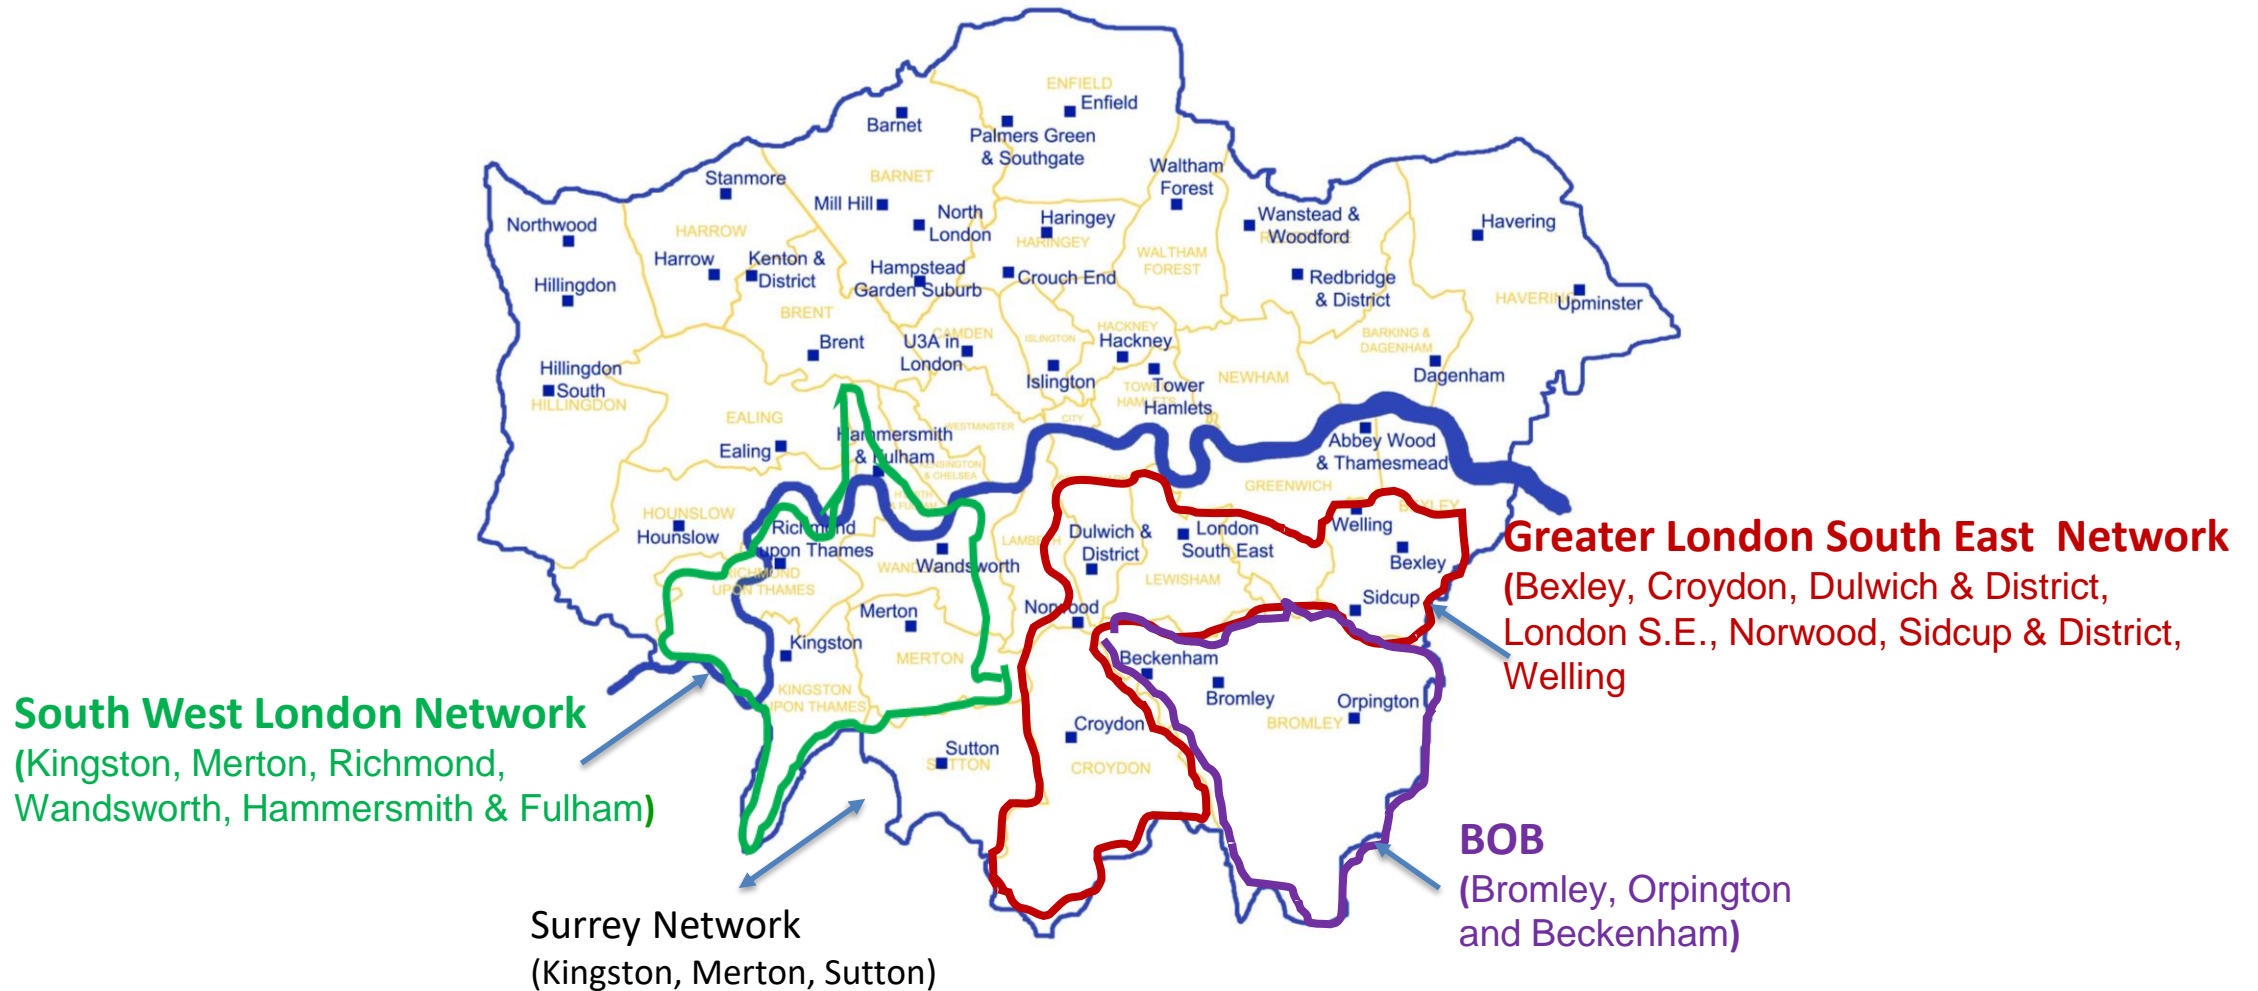

LONDON REGION: Local Networks