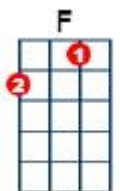

You're the One that I Want Grease

Women only

Men only

Strum d du du du

Intro:- [Am] [Am] [Am] **[Am] 2+2**

I got [Am] chills... they're multiplying, and I'm [F] losing con-[C]trol
Cos the [E7] power... you're supp-[Am]lying , it's **Electri-[Am]fying Am/**

N/C You better shape [C] up... cos I [Em] need a man
[Am] And my heart is set on [F] you .
You better shape [C] u..up... you better [Em] understand
[Am] To my heart I must be [F] true
[F] Nothing left, nothing left for me to do

Chorus

You're the [C] one that I want (you're the one I want)
Oo-oo-[F]oo honey
The [C] one that I want (you're the one I want)
Oo-oo-[F]oo honey
The [C] one that I want (you're the one I want)
Oo-oo-[F]oo
The one I [G] need... oh yes in-[G7]dee↓ee ↓eed