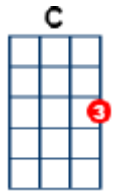

You're the One that I Want Grease

Women only

Men only

Strum d du du du

Intro:- [Am] [Am] [Am] **[Am] 2+2**

I got [Am] chills... they're multiplying, and I'm [F] losing con-[C]trol
Cos the [E7] power... you're supp-[Am]lying , it's **Electri-[Am]fying Am/**

N/C You better shape [C] up... cos I [Em] need a man
[Am] And my heart is set on [F] you .
You better shape [C] u..up... you better [Em] understand
[Am] To my heart I must be [F] true
[F] Nothing left, nothing left for me to do

Chorus

You're the [C] one that I want (you're the one I want)
Oo-oo-[F]oo honey
The [C] one that I want (you're the one I want)
Oo-oo-[F]oo honey
The [C] one that I want (you're the one I want)
Oo-oo-[F]oo
The one I [G] need... oh yes in-[G7]dee↓ee ↓eed