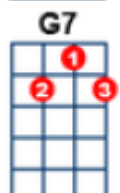

You're the One that I Want Grease

Women only

Men only

Strum d du du du

Intro:- [Am] [Am] [Am] **[Am] 2+2**

I got [Am] chills... they're multiplying, and I'm [F] losing con-[C]trol
Cos the [E7] power... you're supp-[Am]lying , it's **Electri-[Am]fying Am/**

N/C You better shape [C] up... cos I [Em] need a man
[Am] And my heart is set on [F] you .
You better shape [C] u..up... you better [Em] understand
[Am] To my heart I must be [F] true
[F] Nothing left, nothing left for me to do

Chorus

You're the [C] one that I want (you're the one I want)
Oo-oo-[F]oo honey
The [C] one that I want (you're the one I want)
Oo-oo-[F]oo honey
The [C] one that I want (you're the one I want)
Oo-oo-[F]oo
The one I [G] need... oh yes in-[G7]dee↓ee ↓eed