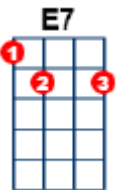

You're the One that I Want Grease

Women only

Men only

Strum d du du du

Intro:- [Am] [Am] [Am] **[Am] 2+2**

I got [Am] chills... they're multiplying, and I'm [F] losing con-[C]trol
Cos the [E7] power... you're supp-[Am]lying , it's **Electri-[Am]fying Am/**

N/C You better shape [C] up... cos I [Em] need a man
[Am] And my heart is set on [F] you .
You better shape [C] u..up... you better [Em] understand
[Am] To my heart I must be [F] true
[F] Nothing left, nothing left for me to do

Chorus

You're the [C] one that I want (you're the one I want)
Oo-oo-[F]oo honey
The [C] one that I want (you're the one I want)
Oo-oo-[F]oo honey
The [C] one that I want (you're the one I want)
Oo-oo-[F]oo
The one I [G] need... oh yes in-[G7]dee↓ee ↓eed