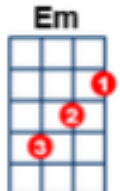

You're the One that I Want Grease

Women only

Men only

Strum d du du du

Intro:- [Am] [Am] [Am] **[Am] 2+2**

I got [Am] chills... they're multiplying, and I'm [F] losing con-[C]trol
Cos the [E7] power... you're supp-[Am]lying , it's **Electri-[Am]fying Am/**

N/C You better shape [C] up... cos I [Em] need a man
[Am] And my heart is set on [F] you .
You better shape [C] u..up... you better [Em] understand
[Am] To my heart I must be [F] true
[F] Nothing left, nothing left for me to do

Chorus

You're the [C] one that I want (you're the one I want)
Oo-oo-[F]oo honey
The [C] one that I want (you're the one I want)
Oo-oo-[F]oo honey
The [C] one that I want (you're the one I want)
Oo-oo-[F]oo
The one I [G] need... oh yes in-[G7]dee↓ee ↓eed