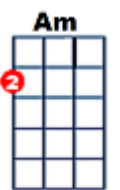

You're the One that I Want Grease

Women only

Men only

Strum d du du du

Intro:- [Am] [Am] [Am] **[Am] 2+2**

I got [Am] chills... they're multiplying, and I'm [F] losing con-[C]trol
Cos the [E7] power... you're supp-[Am]lying , it's **Electri-[Am]fying Am/**

N/C You better shape [C] up... cos I [Em] need a man
[Am] And my heart is set on [F] you .
You better shape [C] u..up... you better [Em] understand
[Am] To my heart I must be [F] true
[F] Nothing left, nothing left for me to do

Chorus

You're the [C] one that I want (you're the one I want)
Oo-oo-[F]oo honey
The [C] one that I want (you're the one I want)
Oo-oo-[F]oo honey
The [C] one that I want (you're the one I want)
Oo-oo-[F]oo
The one I [G] need... oh yes in-[G7]dee↓ee ↓eed