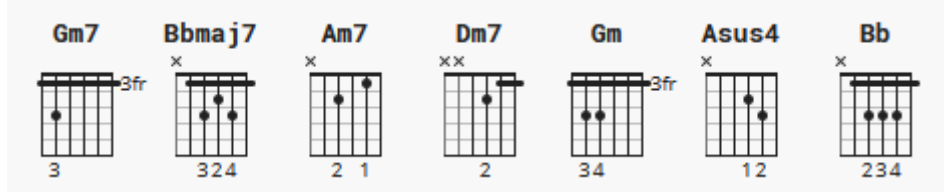

Wichita Lineman

Glen Campbell

[Intro] (bass guitar riff)

G|-3-2-----|
D|-----3---0---|
A|-----3---|
E|-----|

F Gm7 F Gm7

[Verse]

I am a lineman for the county, and I drive the main road
searchin' in the sun for another overload.

I hear you singing in the wires, I can hear you through the whine
And the Wichita Lineman is still on the line.

Am7 Bb Gm7

[Verse]

I know I need a small vacation, but it don't look like rain.
And if it snows that stretch down south won't ever stand the strain.

And I need you more than want you, and I want you for all time.
And the Wichita Lineman is still on the line.

Am7 Bb Gm7

[Solo]

Bbmaj7 Am7 Gm7
Dm7 Am7 G D

[Verse]

And I need you more than want you, and I want you for all time.
And the Wichita Lineman is still on the line.

Am7 Bb Gm7
Bb C Bb C Gm7 C Bb C

[Verse 3 - Lead guitar riff through tremelo effect]

	C9sus4	Bbmaj7
e	---3-----	-----
B	---3-----	-----1-----
G	---3-----3-3--2-2--0--	---2-----
D	---3-----3-5-----	-----
A	---3-3-----	-----
E	-----	-----