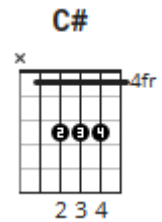

The Letter

The Box Tops

Key: Am

[Intro] Am
 e-----0
 B-----1
 G-----2
 D-----2-0-----2
 A-----2-----3--2--0
 E--0--4-----0

139 bpm

[Verse 1]

Am **F**
 Give me a ticket for an aeroplane
G **D**
 Ain't got time to take a fast train
Am **F** **Am** **F**
 Lonely days are gone, I'm a-goin' home
E **Am** 2, 3, 4
 Cause my baby just wrote me a letter

[Verse 2]

Am **F**
 I don't care how much money I gotta spend
G **D**
 Got to get back to my baby again
Am **F** **Am** **F**
 Lonely days are gone, I'm a-goin' home
E **Am** 2, 3, 4 + 1 bar
 My baby just wrote me a letter

[Chorus]

C **G** **F** **C** **G**
 Well she wrote me a letter, Said she couldn't live without me no more
C **G** **F** **C** **G** **E/** **E7/**
 Listen mister can't you see, I got to get back to my baby once more, Anyway