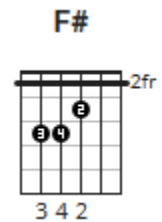

The Letter

The Box Tops

Key: Am

[Intro] Am
 e-----0
 B-----1
 G-----2
 D-----2-0-----2
 A-----2-----3--2--0
 E--0--4-----0

139 bpm

[Verse 1]

Am **F**
 Give me a ticket for an aeroplane
G **D**
 Ain't got time to take a fast train
Am **F** **Am** **F**
 Lonely days are gone, I'm a-goin' home
E **Am** 2, 3, 4
 Cause my baby just wrote me a letter

[Verse 2]

Am **F**
 I don't care how much money I gotta spend
G **D**
 Got to get back to my baby again
Am **F** **Am** **F**
 Lonely days are gone, I'm a-goin' home
E **Am** 2, 3, 4 + 1 bar
 My baby just wrote me a letter

[Chorus]

C **G** **F** **C** **G**
 Well she wrote me a letter, Said she couldn't live without me no more
C **G** **F** **C** **G** **E/** **E7/**
 Listen mister can't you see, I got to get back to my baby once more, Anyway

[Chorus]

Well she wrote me a letter, Said she couldn't live without me no more
Listen mister can't you see, I got to get back to my baby once more, Anyway

[Verse 4]

Give me a ticket for an aeroplane
Ain't got time to take a fast train
Lonely days are gone, I'm a-goin' home
Cause my baby just wrote me a letter
Cause my baby just wrote me a letter