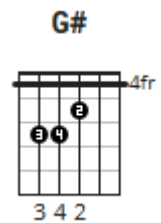

The Letter

The Box Tops

Key: Am

[Intro] Am
 e-----0
 B-----1
 G-----2
 D-----2-0-----2
 A-----2-----3--2--0
 E--0--4-----0

139 bpm

[Verse 1]

Am **F**
 Give me a ticket for an aeroplane
G **D**
 Ain't got time to take a fast train
Am **F** **Am** **F**
 Lonely days are gone, I'm a-goin' home
E **Am** 2, 3, 4
 Cause my baby just wrote me a letter

[Verse 2]

Am **F**
 I don't care how much money I gotta spend
G **D**
 Got to get back to my baby again
Am **F** **Am** **F**
 Lonely days are gone, I'm a-goin' home
E **Am** 2, 3, 4 + 1 bar
 My baby just wrote me a letter

[Chorus]

C **G** **F** **C** **G**
 Well she wrote me a letter, Said she couldn't live without me no more
C **G** **F** **C** **G** **E/** **E7/**
 Listen mister can't you see, I got to get back to my baby once more, Anyway

[Chorus]

Well she wrote me a letter, Said she couldn't live without me no more
Listen mister can't you see, I got to get back to my baby once more, Anyway

[Verse 4]

Give me a ticket for an aeroplane
Ain't got time to take a fast train
Lonely days are gone, I'm a-goin' home
Cause my baby just wrote me a letter
Cause my baby just wrote me a letter