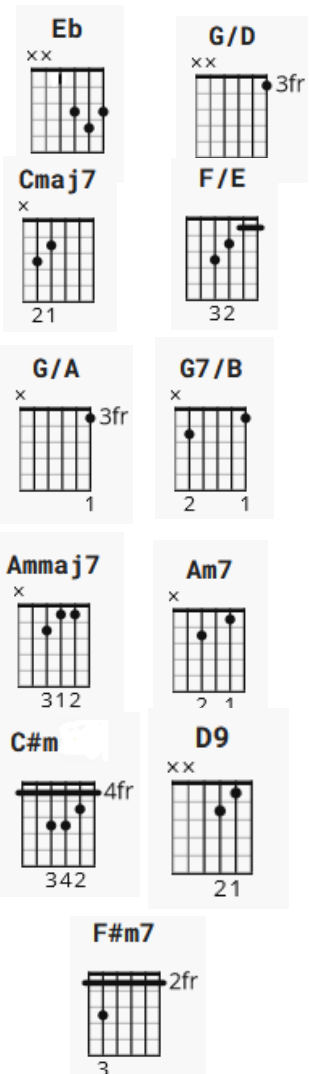

Something

The Beatles

[Intro] 132 bpm

| F Eb G/D | [Lick 1]

[Verse 1]

C **Cmaj7**
Something in the way she moves,
C7 | F F F/E |
Attracts me like no other lover.
D7 | G G/A G7/B |
Something in the way she woos me.
Am **Ammaj7**
I don't wanna leave her now,
Am7 **D9** | F Eb G/D |
You know I believe, and how. [Lick 1]

[Verse 2]

C **Cmaj7**
Somewhere in her smile she knows,
C7 | F F F/E |
That I don't need no other lover.
D7 | G G/A G7/B |
Something in her style that shows me.
Am **Ammaj7**
I don't wanna leave her now,
Am7 **D9** | F Eb G/D | A |
You know I believe and how [Lick 2]

[Bridge]

A **C#m** **F#m7** **A**
You're asking me will my love grow,
D **G** **A**
I don't know, I don't know [Walkdown 1]
A **C#m** **F#m7** **A**
You stick around now, it may show,
D **G** **C**
I don't know, I don't know [Walkdown 2]

[Solo]

| C | Cmaj7 | C7 | F F F/E | D7 | G G/A G7/B |
| Am Ammaj7 | Am7 D9 |
| F Eb G/D | [Lick 1]