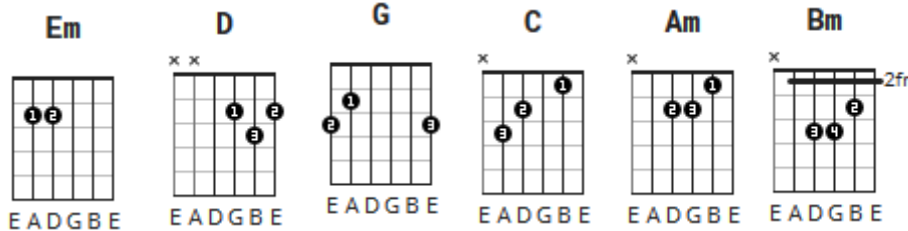

# Shallow - A Star Is Born

By Lady Gaga, Bradley Cooper

Key: G

Chords:

93 bpm

[Intro]

Em D G C G D Em D G

[Verse 1]

Em D G

Tell me somethin' girl

C G D

Are you happy in this modern world?

Em D G

Or do you need more

C G D

Is there somethin' else you're searchin' for?

[Refrain]

Em D G C

I'm fall-ing, In all the good times

G D Em D G C D Em D G Em D G

I find myself longin' for change, And in the bad times I fear myself

[Verse 2]

Em D G

Tell me something boy

I'm fall-ing, In all the good times

G D Em D G C G D

I find myself longing for change, And in the bad times I fear myself

[Chorus]