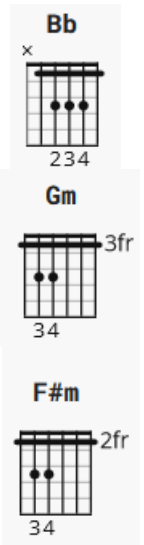

Rio

Mike Nesmith

Intro

| D |

[Verse 1]

D Bb
I'm hearing the light from the window
D C

I'm seeing the sound of the sea
D B7

My feet have come loose from their moorings
G A
I'm feeling quite wonderfully free

[Chorus]

G Gm D F#m B7
And I think I will travel to Rio Using the music for flight
G Gm A D
There's nothing I know of in Rio But it's something to do with the night
G Gm D F#m B7
It's only a whimsical notion To fly down to Rio tonight
G Gm A D [3 bars + 1, 2, 3]
And I probably won't fly down to Rio But then again I just might

[Verse 2]

D Bb
There's wings to the thought behind fancy
D C
There's wings to the thought behind play
D B7
And dancing to rhythms of laughter
G A
Makes laughter the rhythm of rain

[Chorus]

G Gm D F#m B7
And I think I will travel to Rio Using the music for flight
G Gm A D
There's nothing I know of in Rio But it's something to do with the night
G Gm D F#m B7
It's only a whimsical notion To fly down to Rio tonight
G Gm A D
And I probably won't fly down to Rio But then again I just might