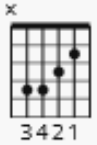

[Chorus]

Am F C G

We're gonna have a party tonight

Am F C

I'm gonna find that girl underneath the mistletoe

G

We'll kiss by candlelight

[Verse]

C E7/B Am F C F C
 Room is swaying, records playing, All the old songs, we love to hear

C E7/B Am F C G C

Aaw I wish that every day was Christmas, What a nice way, to spend the year

[Chorus]

Am F C G

We're gonna have a party tonight

Am F C

I'm gonna find that girl underneath the mistletoe

G

We'll kiss by candlelight

E7/B

F#7/C#

3 4 2 1

Bm