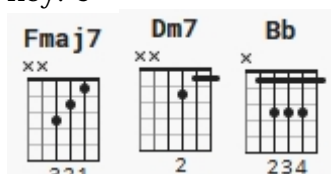

Let It Be

by The Beatles

Capo : 3rd

Key: C

[Intro] **C G Am Fmaj7**
C G F C Dm C

[Verse 1]

C G Am Fmaj7
When I find myself in times of trouble, Mother Mary comes to me
C G F C/E Dm7 C

Speaking words of wisdom, let it be

C G Am Fmaj7
And in my hour of darkness, She is standing right in front of me
C G F C/E Dm7 C

Speaking words of wisdom, Let it be

[Chorus]

Am C/G F C
Let it be, let it be, let it be, let it be

C G F C/E Dm7 C

Whisper words of wisdom, let it be

[Verse 2]

C G Am Fmaj7
And when the broken hearted people, Living in the world agree

C G F C/E Dm7 C

There will be an answer, let it be

C G Am Fmaj7
For though they may be parted, There is still a chance that they may see

[Verse 3]

C G
And when the night is cloudy,
Am Fmaj7
There is still a light that shines on me
C G F C/E Dm7 C
Shine on till tomorrow, let it be
C G Am Fmaj7
I wake up to the sound of music, Mother Mary comes to me
C G F C/E Dm7 C
Speaking words of wisdom, let it be