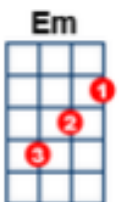

# It's a heartache

Bonnie Tyler

Strum Calypso d d u udu and Du du Du du

Intro:- [C] [Em] [F] [G] in after 2

C It's a [C] heartache ... nothing but a [Em] heartache ...  
 Hits you when it's [F] too late ... hits you when you're [C] down [G]  
 A It's a [C] fool's game ... nothing but a [Em] fool's game ...  
 Standing in the [F] cold rain ... feeling like a [C] clown [G]  
 L It's a [C] heartache ... nothing but a [Em] heartache ...  
 Love him till your [F] arms break ... then he lets you [C] down [G]

Du It ain't [F] right with love to [G] share ,  
 du When you [Em] find he doesn't [Am] care , for [G] you [G7] [Em7] [G7]  
 Du It ain't [F] wise to need some[G]one  
 du As much as [Em] I depended [Am] on , [G] you [G7] [Em7] [G7]

C It's a [C] heartache ... nothing but a [Em] heartache ...  
 Hits you when it's [F] too late ... hits you when you're [C] down [G]  
 A It's a [C] fool's game ... nothing but a [Em] fool's game ...  
 Standing in the [F] cold rain ... feeling like a [C] clown [G]

L Love him till your [F] arms break ... then he lets you [C] down [G]

[C] [Em] [F] [C] [G] C/

flourish