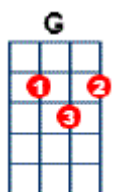

L Love him till your [F] arms break ... then he lets you [C] down [G]

[C] [Em] [F] [C] [G] C/

flourish