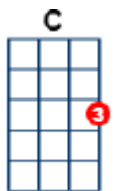

# It's a heartache

Bonnie Tyler

Strum Calypso d d u udu and Du du Du du

Intro:- [C] [Em] [F] [G] in after 2

C It's a [C] heartache ... nothing but a [Em] heartache ...  
 Hits you when it's [F] too late ... hits you when you're [C] down [G]  
 A It's a [C] fool's game ... nothing but a [Em] fool's game ...  
 Standing in the [F] cold rain ... feeling like a [C] clown [G]  
 L It's a [C] heartache ... nothing but a [Em] heartache ...  
 Love him till your [F] arms break ... then he lets you [C] down [G]

Du It ain't [F] right with love to [G] share ,  
 du When you [Em] find he doesn't [Am] care , for [G] you [G7] [Em7] [G7]  
 Du It ain't [F] wise to need some[G]one  
 du As much as [Em] I depended [Am] on , [G] you [G7] [Em7] [G7]

C It's a [C] heartache ... nothing but a [Em] heartache ...  
 Hits you when it's [F] too late ... hits you when you're [C] down [G]  
 A It's a [C] fool's game ... nothing but a [Em] fool's game ...  
 Standing in the [F] cold rain ... feeling like a [C] clown [G]

L Love him till your [F] arms break ... then he lets you [C] down [G]

[C] [Em] [F] [C] [G] C/

flourish