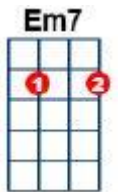

# It's a heartache

Bonnie Tyler

Strum Calypso d d u udu and Du du Du du

Intro:- [C] [Em] [F] [G] in after 2

C It's a [C] heartache ... nothing but a [Em] heartache ...  
 Hits you when it's [F] too late ... hits you when you're [C] down [G]  
 A It's a [C] fool's game ... nothing but a [Em] fool's game ...  
 Standing in the [F] cold rain ... feeling like a [C] clown [G]  
 L It's a [C] heartache ... nothing but a [Em] heartache ...  
 Love him till your [F] arms break ... then he lets you [C] down [G]

Du It ain't [F] right with love to [G] share ,  
 du When you [Em] find he doesn't [Am] care , for [G] you [G7] [Em7] [G7]  
 Du It ain't [F] wise to need some[G]one  
 du As much as [Em] I depended [Am] on , [G] you [G7] [Em7] [G7]

C It's a [C] heartache ... nothing but a [Em] heartache ...  
 Hits you when it's [F] too late ... hits you when you're [C] down [G]  
 A It's a [C] fool's game ... nothing but a [Em] fool's game ...  
 Standing in the [F] cold rain ... feeling like a [C] clown [G]

L Love him till your [F] arms break ... then he lets you [C] down [G]

[C] [Em] [F] [C] [G] C/

flourish