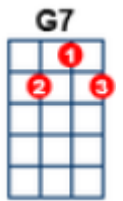

# It's a heartache

Bonnie Tyler

Strum Calypso d d u udu and Du du Du du

Intro:- [C] [Em] [F] [G] in after 2

C It's a [C] heartache ... nothing but a [Em] heartache ...  
 Hits you when it's [F] too late ... hits you when you're [C] down [G]  
 A It's a [C] fool's game ... nothing but a [Em] fool's game ...  
 Standing in the [F] cold rain ... feeling like a [C] clown [G]  
 L It's a [C] heartache ... nothing but a [Em] heartache ...  
 Love him till your [F] arms break ... then he lets you [C] down [G]

Du It ain't [F] right with love to [G] share ,  
 du When you [Em] find he doesn't [Am] care , for [G] you [G7] [Em7] [G7]  
 Du It ain't [F] wise to need some[G]one  
 du As much as [Em] I depended [Am] on , [G] you [G7] [Em7] [G7]

C It's a [C] heartache ... nothing but a [Em] heartache ...  
 Hits you when it's [F] too late ... hits you when you're [C] down [G]  
 A It's a [C] fool's game ... nothing but a [Em] fool's game ...  
 Standing in the [F] cold rain ... feeling like a [C] clown [G]

L Love him till your [F] arms break ... then he lets you [C] down [G]

[C] [Em] [F] [C] [G] C/

flourish