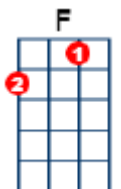

L [C] [Em] [F] [G] 2 + 2

Du It ain't [F] right with love to [G] share
du When you [Em] find he doesn't [Am] care , for [G] you [G7] [Em7] [G7]
Du It ain't [F] wise to need some[G]one
du As much as [Em] I depended [Am] on , [G] you [G7] [Em7] [G7]

C It's a [C] heartache ... nothing but a [Em] heartache ...
Hits you when it's [F] too late ... hits you when you're [C] down [G]
A It's a [C] fool's game ... nothing but a [Em] fool's game ...
Standing in the [F] cold rain ... feeling like a [C] clown [G]