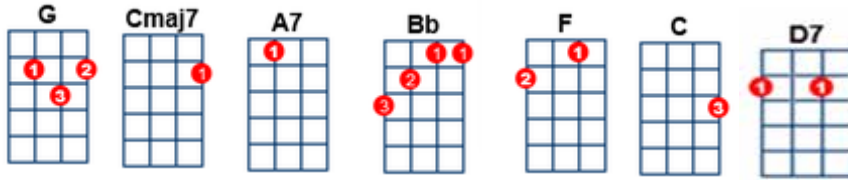

## The Beatles

Chords:

**G**

Here comes the sun, du, du, du, du,

**Cmaj7** **A7**

Here comes the sun

**G**

And I say, it's alright. [ Riff3 ]

**G**

**Cmaj7** **D**

Little darling, it's been a long cold lonely winter.

**G** **Cmaj7** **D**

Little darling, it feels like years since it's been here.

**G**

Here comes the sun, du, du, du, du, [ Riff2 ]

**G**  
 And I say, it's alright. [ Riff3 ]

**G**  
 Here comes the sun, du, du, du, du, [ Riff2 ]

**Cmaj7 A7**  
 Here comes the sun

**G**  
 And I say, it's alright. [ Riff3 ]

Opening Riff:

**G C D7 G C D7**

Riff 3

**[Am7-2]. [G]. [Am7]. [G]. [D7]**

```

A | -----0-----0-----0-----0-----
E | -----3-----3-----3-----3--2--0-----
C | ----4-----2-----0-----2-----2-----
G | -----
  
```