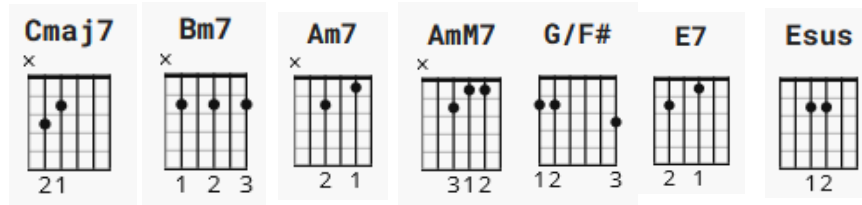

Guitar Man

Bread

[Intro]

G C D Dsus4 D Dsus2 D x2

[Verse 1]

G C D Dsus4 D Dsus2 D
Who draws the crowd and plays so loud baby it's the guitar man
G C D Dsus4 D Dsus2 D
Who's going to steal the show you know baby its the guitar man

[Chorus I]

Em C
He can make you love, he can make you cry
Em A
He will bring you down and he'll get you high
Cmaj7 Bm7
Something keeps him going miles and miles a day
Am7 D Dsus4 D Dsus2 D
to find another place to play

[Verse 2]

G C D Dsus4 D Dsus2 D
Night after night who treats you right baby it's the guitar man
G C D Dsus4 D Dsus2 D
Who's on the radio you go to listen to the guitar man

[Chorus II]

Em C
When he comes to town and you see his face
Em A
And you think you might like to take his place
Cmaj7 Bm7
Something keeps him drifting miles and miles away
Am7 D
searching for the songs to play

[Bridge]

Am AmM7 Am7 D Dsus4 D
Then you listen to the music and you like to sing along
G G/F# Em E7
You want to get the meaning out of each and every song
Am AmM7
And you find yourself a message and some
Am7 D Dsus4 D E Esus E Cmaj7
words to call your own and take them home