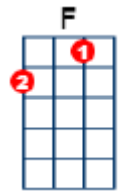

Fields of Athenry

The Dubliners

4/4 time

Tempo is 112 bpm

strum d du du du

Intro **[C] [C] [C] [C] + [C] [C] [C] for picking intro (i.e. 7 bars)**

V1 [C] By a lonely prison wall , I [F] heard a young girl [C] c...a....ll-[G]ing [G]
[C] Michael they have [F] taken you a-[G]way [G for 3 beats]
For you [C] stole Trevelyn's [F] corn,
so the [C] young might see the [G] morn ,
Now a [Dm] prison ship lies [G7] waiting in the [C] bay [C]

Chorus

[C] Low [F] lie , the [C] fields of Athen-[Am]ry ,
Where [C] once we watched the small free birds [G] fly [G for 3 beats]
Our [C] love was on the [F] wing ,
We had [C] dreams and songs to [G] sing ,
It's so [Dm] lonely round the [G7] fields of Athen-[C]ry [C for 3 beats]

V2 By a [C] lonely prison wall, I [F] heard a young man [C] c...a....ll-[G]ing [G]
[C] Nothing matters [F] Mary when you're [G] free [G for 3 beats]
Against the [C] famine and the [F] Crown ,
I re-[C]belled , they cut me [G] down ,
Now you [Dm] must raise our [G7] child with digni-[C]ty [C]

Chorus

V3 By a [C] lonely harbour wall, she [F] watched the last star [C] f...a....ll-[G]ing [G]
As the [C] prison ship sailed [F] out against the [G] sky [G for 3 beats]
For she'll [C] live in hope and [F] pray ,
for her [C] love in Botany [G] Bay ,
It's so [Dm] lonely round the [G7] fields of Athen-[C]ry [C]