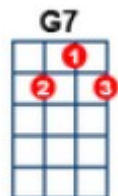

Fields of Athenry

The Dubliners

4/4 time

Tempo is 112 bpm

strum d du du du

Intro **[C] [C] [C] [C] + [C] [C] [C] for picking intro (i.e. 7 bars)**

V1 [C] By a lonely prison wall , I [F] heard a young girl [C] c...a....ll-[G]ing [G]
[C] Michael they have [F] taken you a-[G]way [G for 3 beats]
For you [C] stole Trevelyn's [F] corn,
so the [C] young might see the [G] morn ,
Now a [Dm] prison ship lies [G7] waiting in the [C] bay [C]

Chorus

[C] Low [F] lie , the [C] fields of Athen-[Am]ry ,
Where [C] once we watched the small free birds [G] fly [G for 3 beats]
Our [C] love was on the [F] wing ,
We had [C] dreams and songs to [G] sing ,
It's so [Dm] lonely round the [G7] fields of Athen-[C]ry [C for 3 beats]

V2 By a [C] lonely prison wall, I [F] heard a young man [C] c...a....ll-[G]ing [G]
[C] Nothing matters [F] Mary when you're [G] free [G for 3 beats]
Against the [C] famine and the [F] Crown ,
I re-[C]belled , they cut me [G] down ,
Now you [Dm] must raise our [G7] child with digni-[C]ty [C]

Chorus

V3 By a [C] lonely harbour wall, she [F] watched the last star [C] f...a....ll-[G]ing [G]
As the [C] prison ship sailed [F] out against the [G] sky [G for 3 beats]
For she'll [C] live in hope and [F] pray ,
for her [C] love in Botany [G] Bay ,
It's so [Dm] lonely round the [G7] fields of Athen-[C]ry [C]