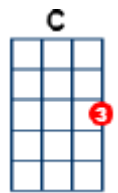

Fields of Athenry

The Dubliners

4/4 time

Tempo is 112 bpm

strum d du du du

Intro **[C] [C] [C] [C] + [C] [C] [C] for picking intro (i.e. 7 bars)**

V1 [C] By a lonely prison wall , I [F] heard a young girl [C] c...a....ll-[G]ing [G]
[C] Michael they have [F] taken you a-[G]way [G for 3 beats]
For you [C] stole Trevelyn's [F] corn,
so the [C] young might see the [G] morn ,
Now a [Dm] prison ship lies [G7] waiting in the [C] bay [C]

Chorus

[C] Low [F] lie , the [C] fields of Athen-[Am]ry ,
Where [C] once we watched the small free birds [G] fly [G for 3 beats]
Our [C] love was on the [F] wing ,
We had [C] dreams and songs to [G] sing ,
It's so [Dm] lonely round the [G7] fields of Athen-[C]ry [C for 3 beats]

V2 By a [C] lonely prison wall, I [F] heard a young man [C] c...a....ll-[G]ing [G]
[C] Nothing matters [F] Mary when you're [G] free [G for 3 beats]
Against the [C] famine and the [F] Crown ,
I re-[C]belled , they cut me [G] down ,
Now you [Dm] must raise our [G7] child with digni-[C]ty [C]

Chorus

V3 By a [C] lonely harbour wall, she [F] watched the last star [C] f...a....ll-[G]ing [G]
As the [C] prison ship sailed [F] out against the [G] sky [G for 3 beats]
For she'll [C] live in hope and [F] pray ,
for her [C] love in Botany [G] Bay ,
It's so [Dm] lonely round the [G7] fields of Athen-[C]ry [C]