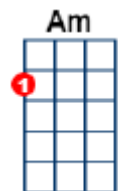

Fields of Athenry

The Dubliners

4/4 time

Tempo is 112 bpm

strum d du du du

Intro **[C] [C] [C] [C] + [C] [C] [C] for picking intro (i.e. 7 bars)**

V1 [C] By a lonely prison wall , I [F] heard a young girl [C] c...a....ll-[G]ing [G]
[C] Michael they have [F] taken you a-[G]way [G for 3 beats]
For you [C] stole Trevelyn's [F] corn,
so the [C] young might see the [G] morn ,
Now a [Dm] prison ship lies [G7] waiting in the [C] bay [C]

Chorus

[C] Low [F] lie , the [C] fields of Athen-[Am]ry ,
Where [C] once we watched the small free birds [G] fly [G for 3 beats]
Our [C] love was on the [F] wing ,
We had [C] dreams and songs to [G] sing ,
It's so [Dm] lonely round the [G7] fields of Athen-[C]ry [C for 3 beats]

V2 By a [C] lonely prison wall, I [F] heard a young man [C] c...a....ll-[G]ing [G]
[C] Nothing matters [F] Mary when you're [G] free [G for 3 beats]
Against the [C] famine and the [F] Crown ,
I re-[C]belled , they cut me [G] down ,
Now you [Dm] must raise our [G7] child with digni-[C]ty [C]

Chorus

V3 By a [C] lonely harbour wall, she [F] watched the last star [C] f...a....ll-[G]ing [G]
As the [C] prison ship sailed [F] out against the [G] sky [G for 3 beats]
For she'll [C] live in hope and [F] pray ,
for her [C] love in Botany [G] Bay ,
It's so [Dm] lonely round the [G7] fields of Athen-[C]ry [C]