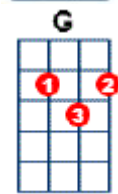

Fields of Athenry

The Dubliners

4/4 time

Tempo is 112 bpm

strum d du du du

Intro **[C] [C] [C] [C] + [C] [C] [C] for picking intro (i.e. 7 bars)**

V1 [C] By a lonely prison wall , I [F] heard a young girl [C] c...a....ll-[G]ing [G]
[C] Michael they have [F] taken you a-[G]way [G for 3 beats]
For you [C] stole Trevelyn's [F] corn,
so the [C] young might see the [G] morn ,
Now a [Dm] prison ship lies [G7] waiting in the [C] bay [C]

Chorus

[C] Low [F] lie , the [C] fields of Athen-[Am]ry ,
Where [C] once we watched the small free birds [G] fly [G for 3 beats]
Our [C] love was on the [F] wing ,
We had [C] dreams and songs to [G] sing ,
It's so [Dm] lonely round the [G7] fields of Athen-[C]ry [C for 3 beats]

V2 By a [C] lonely prison wall, I [F] heard a young man [C] c...a....ll-[G]ing [G]
[C] Nothing matters [F] Mary when you're [G] free [G for 3 beats]
Against the [C] famine and the [F] Crown ,
I re-[C]belled , they cut me [G] down ,
Now you [Dm] must raise our [G7] child with digni-[C]ty [C]

Chorus

V3 By a [C] lonely harbour wall, she [F] watched the last star [C] f...a....ll-[G]ing [G]
As the [C] prison ship sailed [F] out against the [G] sky [G for 3 beats]
For she'll [C] live in hope and [F] pray ,
for her [C] love in Botany [G] Bay ,
It's so [Dm] lonely round the [G7] fields of Athen-[C]ry [C]