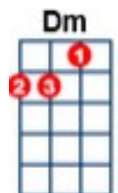

Fields of Athenry

The Dubliners

4/4 time

Tempo is 112 bpm

strum d du du du

Intro **[C] [C] [C] [C] + [C] [C] [C] for picking intro (i.e. 7 bars)**

V1 [C] By a lonely prison wall , I [F] heard a young girl [C] c...a....ll-[G]ing [G]
[C] Michael they have [F] taken you a-[G]way [G for 3 beats]
For you [C] stole Trevelyn's [F] corn,
so the [C] young might see the [G] morn ,
Now a [Dm] prison ship lies [G7] waiting in the [C] bay [C]

Chorus

[C] Low [F] lie , the [C] fields of Athen-[Am]ry ,
Where [C] once we watched the small free birds [G] fly [G for 3 beats]
Our [C] love was on the [F] wing ,
We had [C] dreams and songs to [G] sing ,
It's so [Dm] lonely round the [G7] fields of Athen-[C]ry [C for 3 beats]

V2 By a [C] lonely prison wall, I [F] heard a young man [C] c...a....ll-[G]ing [G]
[C] Nothing matters [F] Mary when you're [G] free [G for 3 beats]
Against the [C] famine and the [F] Crown ,
I re-[C]belled , they cut me [G] down ,
Now you [Dm] must raise our [G7] child with digni-[C]ty [C]

Chorus

V3 By a [C] lonely harbour wall, she [F] watched the last star [C] f...a....ll-[G]ing [G]
As the [C] prison ship sailed [F] out against the [G] sky [G for 3 beats]
For she'll [C] live in hope and [F] pray ,
for her [C] love in Botany [G] Bay ,
It's so [Dm] lonely round the [G7] fields of Athen-[C]ry [C]