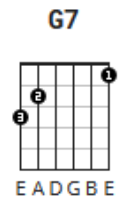

# Do You Wanna Dance

Cliff Richard

Strum du du du du

Intro: [G7] Ah [G7] Ah [G7] Ah [G7] Ah G7/ 2,3

Do you [C] wanna dance and [F] hold my hand

[C] Tell me baby I'm [F] your lovin' man

Oh [C] baby [G7] do you wanna [C] da..a..a ..a..[G7]ance ?

[G7] Do you [C] wanna dance un-[F]der the moon light

[C] Hold me baby all [F] though the night

Oh [C] baby [G7] do you wanna [C] da..a..a ..a..[G7]ance ?

**Build up notes:** [G7] Ah [G7] Ah [G7] Ah [G7] Ah G7/ 2,3

Do you [C] wanna dance un-[F]der the moon light

[C] Hold me baby all [F] though the night

Oh [C] baby [G7] do you wanna [C] da..a..a ..a..[G7]ance ?

Do you [C] wanna dance to a [F] rock and roll band

[C] C'mon baby give [F] me your hand

Oh [C] baby [G7] do you wanna [C] da..a..a ..a..[G7]ance ?