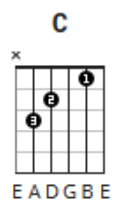

# Do You Wanna Dance

Cliff Richard

Strum du du du du

Intro: [G7] Ah [G7] Ah [G7] Ah [G7] Ah G7/ 2,3

Do you [C] wanna dance and [F] hold my hand

[C] Tell me baby I'm [F] your lovin' man

Oh [C] baby [G7] do you wanna [C] da..a..a ..a..[G7]ance ?

[G7] Do you [C] wanna dance un-[F]der the moon light

[C] Hold me baby all [F] though the night

Oh [C] baby [G7] do you wanna [C] da..a..a ..a..[G7]ance ?

**Build up notes:** [G7] Ah [G7] Ah [G7] Ah [G7] Ah G7/ 2,3

Do you [C] wanna dance un-[F]der the moon light

[C] Hold me baby all [F] though the night

Oh [C] baby [G7] do you wanna [C] da..a..a ..a..[G7]ance ?

Do you [C] wanna dance to a [F] rock and roll band

[C] C'mon baby give [F] me your hand

Oh [C] baby [G7] do you wanna [C] da..a..a ..a..[G7]ance ?