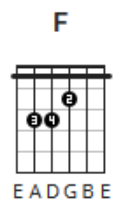

# Do You Wanna Dance

Cliff Richard

Strum du du du du

Intro: [G7] Ah [G7] Ah [G7] Ah [G7] Ah G7/ 2,3

Do you [C] wanna dance and [F] hold my hand

[C] Tell me baby I'm [F] your lovin' man

Oh [C] baby [G7] do you wanna [C] da..a..a ..a..[G7]ance ?

[G7] Do you [C] wanna dance un-[F]der the moon light

[C] Hold me baby all [F] though the night

Oh [C] baby [G7] do you wanna [C] da..a..a ..a..[G7]ance ?

**Build up notes:** [G7] Ah [G7] Ah [G7] Ah [G7] Ah G7/ 2,3

Do you [C] wanna dance un-[F]der the moon light

[C] Hold me baby all [F] though the night

Oh [C] baby [G7] do you wanna [C] da..a..a ..a..[G7]ance ?

Do you [C] wanna dance to a [F] rock and roll band

[C] C'mon baby give [F] me your hand

Oh [C] baby [G7] do you wanna [C] da..a..a ..a..[G7]ance ?