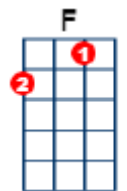

Do You Wanna Dance

Cliff Richard

Strum du du du du

Intro: [G7] Ah [G7] Ah [G7] Ah [G7] Ah G7/ 2,3

Do you [C] wanna dance and [F] hold my hand

[C] Tell me baby I'm [F] your lovin' man

Oh [C] baby [G7] do you wanna [C] da..a..a ..a..[G7]ance ?

[G7] Do you [C] wanna dance un-[F]der the moon light

[C] Hold me baby all [F] though the night

Oh [C] baby [G7] do you wanna [C] da..a..a ..a..[G7]ance ?

CHORUS:

[C] Do you , do you , do you , do you [F] wanna [G7] dance

[C] Do you , do you , do you , do you [F] wanna [G7] dance

[C] Do you , do you , do you , do you ,

[G7] do you wanna [C] da..a..a ..a..[G7]ance ?

Build up notes: [G7] Ah [G7] Ah [G7] Ah [G7] Ah G7/ 2,3

Do you [C] wanna dance un-[F]der the moon light

[C] Hold me baby all [F] though the night

Oh [C] baby [G7] do you wanna [C] da..a..a ..a..[G7]ance ?

Do you [C] wanna dance to a [F] rock and roll band

[C] C'mon baby give [F] me your hand

Oh [C] baby [G7] do you wanna [C] da..a..a ..a..[G7]ance ?