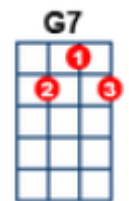

Do You Wanna Dance

Cliff Richard

Strum du du du du

Intro: [G7] Ah [G7] Ah [G7] Ah [G7] Ah G7/ 2,3

Do you [C] wanna dance and [F] hold my hand

[C] Tell me baby I'm [F] your lovin' man

Oh [C] baby [G7] do you wanna [C] da..a..a ..a..[G7]ance ?

[G7] Do you [C] wanna dance un-[F]der the moon light

[C] Hold me baby all [F] though the night

Oh [C] baby [G7] do you wanna [C] da..a..a ..a..[G7]ance ?

CHORUS:

[C] Do you , do you , do you , do you [F] wanna [G7] dance

[C] Do you , do you , do you , do you [F] wanna [G7] dance

[C] Do you , do you , do you , do you ,

[G7] do you wanna [C] da..a..a ..a..[G7]ance ?

Build up notes: [G7] Ah [G7] Ah [G7] Ah [G7] Ah G7/ 2,3

Do you [C] wanna dance un-[F]der the moon light

[C] Hold me baby all [F] though the night

Oh [C] baby [G7] do you wanna [C] da..a..a ..a..[G7]ance ?

Do you [C] wanna dance to a [F] rock and roll band

[C] C'mon baby give [F] me your hand

Oh [C] baby [G7] do you wanna [C] da..a..a ..a..[G7]ance ?