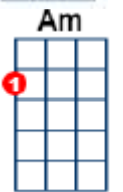

Catch the Wind

Donovan

Intro:

$\frac{3}{4}$ time sig   **Strum**   d du du

[C] Ah but I may as well [F] try and [G7] catch the [C] wind [Csus4] [C] [G7]2+1

In the [C] chilly , hours and [F] minutes

Of un-[C]certainty , I [F] want to be

[C] In the warm hold [F] of your [G7] loving [C] mind [G7] [G7]

To [C] feel you , all a-[F]round me

And to [C] take your hand , a-[F]long the sand

[C] Ah but I may as well [F] try and [G7] catch
the [C] wind [Csus4] [C] [G7]

When [C] sundown , pales the [F] sky

I want to [C] hide a while be-[F]hind your smile

And [C] everywhere I'd [F] look your [G7] eyes I'd [C] find [G7] [G7]

For [C] me to , love you [F] now

Would be the [C] sweetest thing , [F] t'would make me sing

[C] Ah but I may as well [F] try and [G7] catch the [C] wind [Csus4] [C] [G7]

[F] Dee dee dee deeee [Am] dee dee dee deeee [F] dee dee dee deeee

[D7] dee dee dee deeee , dee dee [G7] deeeeeeee [G7] [G7] [G7]

When [C] rain has , hung the [F] leaves with tears

I [C] want you near , to [F] kill my fears

To [C] help me to leave [F] all my [G7] blues [C] behind [G7] [G7]

For [C] standing , in your [F] heart

Is where I [C] want to be , and I [F] long to be

[C] Ah but I may as well [F] try and [G7] catch the [C] wind [Csus4] [C] [G7]