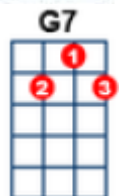

When [C] sundown , pales the [F] sky

I want to [C] hide a while be-[F]hind your smile

And [C] everywhere I'd [F] look your [G7] eyes I'd [C] find [G7] [G7]

For [C] me to , love you [F] now

Would be the [C] sweetest thing , [F] t'would make me sing

[C] Ah but I may as well [F] try and [G7] catch the [C] wind [Csus4] [C] [G7]

[F] Dee dee dee deeee [Am] dee dee dee deeee [F] dee dee dee deeee

[D7] dee dee dee deeee , dee dee [G7] deeeeeeee [G7] [G7] [G7]

When [C] rain has , hung the [F] leaves with tears

I [C] want you near , to [F] kill my fears

To [C] help me to leave [F] all my [G7] blues [C] behind [G7] [G7]

For [C] standing , in your [F] heart

Is where I [C] want to be , and I [F] long to be

[C] Ah but I may as well [F] try and [G7] catch the [C] wind [Csus4] [C] [G7]

Instrumental :- Ukuleles plus Harmonica and HHHMMMMING

When [C] rain has hung the [F] leaves with tears

I [C] want you near , to [F] kill my fears