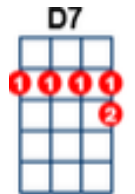

Catch the Wind

Donovan

Intro:

$\frac{3}{4}$ time sig   **Strum**   d du du

[C] Ah but I may as well [F] try and [G7] catch the [C] wind [Csus4] [C] [G7]2+1

In the [C] chilly , hours and [F] minutes

Of un-[C]certainty , I [F] want to be

[C] In the warm hold [F] of your [G7] loving [C] mind [G7] [G7]

To [C] feel you , all a-[F]round me

And to [C] take your hand , a-[F]long the sand

[C] Ah but I may as well [F] try and [G7] catch
the [C] wind [Csus4] [C] [G7]

When [C] sundown , pales the [F] sky

I want to [C] hide a while be-[F]hind your smile

And [C] everywhere I'd [F] look your [G7] eyes I'd [C] find [G7] [G7]

For [C] me to , love you [F] now

Would be the [C] sweetest thing , [F] t'would make me sing

[C] Ah but I may as well [F] try and [G7] catch the [C] wind [Csus4] [C] [G7]

[F] Dee dee dee deeee [Am] dee dee dee deeee [F] dee dee dee deeee

[D7] dee dee dee deeee , dee dee [G7] deeeeeeee [G7] [G7] [G7]

When [C] rain has , hung the [F] leaves with tears

I [C] want you near , to [F] kill my fears

To [C] help me to leave [F] all my [G7] blues [C] behind [G7] [G7]

For [C] standing , in your [F] heart

Is where I [C] want to be , and I [F] long to be

[C] Ah but I may as well [F] try and [G7] catch the [C] wind [Csus4] [C] [G7]