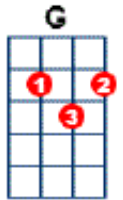

Catch the Wind

Donovan

Intro:

$\frac{3}{4}$ time sig   **Strum**   d du du

[C] Ah but I may as well [F] try and [G7] catch the [C] wind [Csus4] [C] [G7]2+1

In the [C] chilly , hours and [F] minutes

Of un-[C]certainty , I [F] want to be

[C] In the warm hold [F] of your [G7] loving [C] mind [G7] [G7]

To [C] feel you , all a-[F]round me

And to [C] take your hand , a-[F]long the sand

[C] Ah but I may as well [F] try and [G7] catch
the [C] wind [Csus4] [C] [G7]

When [C] sundown , pales the [F] sky

I want to [C] hide a while be-[F]hind your smile

And [C] everywhere I'd [F] look your [G7] eyes I'd [C] find [G7] [G7]

For [C] me to , love you [F] now

Would be the [C] sweetest thing , [F] t'would make me sing

[C] Ah but I may as well [F] try and [G7] catch the [C] wind [Csus4] [C] [G7]

[F] Dee dee dee deeee [Am] dee dee dee deeee [F] dee dee dee deeee

[D7] dee dee dee deeee , dee dee [G7] deeeeeeee [G7] [G7] [G7]

When [C] rain has , hung the [F] leaves with tears

I [C] want you near , to [F] kill my fears

To [C] help me to leave [F] all my [G7] blues [C] behind [G7] [G7]

For [C] standing , in your [F] heart

Is where I [C] want to be , and I [F] long to be

[C] Ah but I may as well [F] try and [G7] catch the [C] wind [Csus4] [C] [G7]