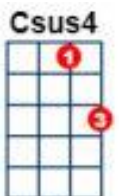

[C] Ah but I may as well [F] try and [G7] catch the [C] wind [Csus4] [C] [G7]

[F] Dee dee dee deeee [Am] dee dee dee deeee [F] dee dee dee deeee

[D7] dee dee dee deeee , dee dee [G7] deeeeeeee [G7] [G7] [G7]

When [C] rain has , hung the [F] leaves with tears

I [C] want you near , to [F] kill my fears

To [C] help me to leave [F] all my [G7] blues [C] behind [G7] [G7]

For [C] standing , in your [F] heart

Is where I [C] want to be , and I [F] long to be

[C] Ah but I may as well [F] try and [G7] catch the [C] wind [Csus4] [C] [G7]

Instrumental :- Ukuleles plus Harmonica and HHHMMMMING

When [C] rain has hung the [F] leaves with tears

I [C] want you near , to [F] kill my fears