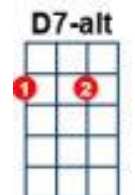

Catch the Wind

Donovan

Intro:

$\frac{3}{4}$ time sig   **Strum**   d du du

[C] Ah but I may as well [F] try and [G7] catch the [C] wind [Csus4] [C] [G7]2+1

In the [C] chilly , hours and [F] minutes

Of un-[C]certainty , I [F] want to be

[C] In the warm hold [F] of your [G7] loving [C] mind [G7] [G7]

To [C] feel you , all a-[F]round me

And to [C] take your hand , a-[F]long the sand

[C] Ah but I may as well [F] try and [G7] catch
the [C] wind [Csus4] [C] [G7]

When [C] sundown , pales the [F] sky

I want to [C] hide a while be-[F]hind your smile

And [C] everywhere I'd [F] look your [G7] eyes I'd [C] find [G7] [G7]

For [C] me to , love you [F] now

Would be the [C] sweetest thing , [F] t'would make me sing

[C] Ah but I may as well [F] try and [G7] catch the [C] wind [Csus4] [C] [G7]

[F] Dee dee dee deeee [Am] dee dee dee deeee [F] dee dee dee deeee

[D7] dee dee dee deeee , dee dee [G7] deeeeeeee [G7] [G7] [G7]

When [C] rain has , hung the [F] leaves with tears

I [C] want you near , to [F] kill my fears

To [C] help me to leave [F] all my [G7] blues [C] behind [G7] [G7]

For [C] standing , in your [F] heart

Is where I [C] want to be , and I [F] long to be

[C] Ah but I may as well [F] try and [G7] catch the [C] wind [Csus4] [C] [G7]