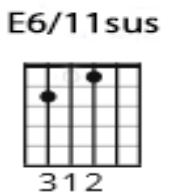

[Chorus]

E
Don't it always seem to go
A E
that you don't know what you've got till it's gone.
A B E E6 E E6 E E6 E
They paved paradise and put up a parking lot.