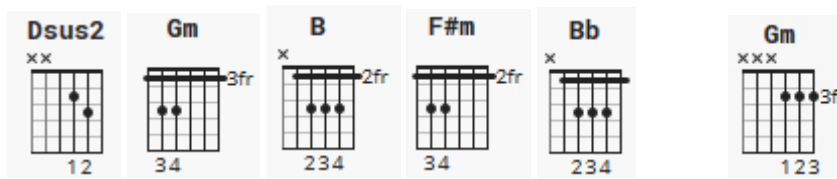

Baby Now That I Found You

by Alison Krauss

Capo 1st fret

Chords:

[Intro:] **Dsus2 C G Gm Dsus2 Em G A**

[Chorus]

Dsus2 C **G**
Baby, now that I've found you, I won't let you go

Gm
I'll build my world around you

Dsus2 Em
I need you so, baby even though

G A
You don't need me now.

Dsus2 C **G**
Baby, now that I've found you, I won't let you go

Gm
I'll build my world around you

Dsus2 Em G
I need you so, baby even though, You don't need me

I'll build my world around you

Dsus2 Em

I need you so, baby even though

G

You don't need me

A Dsus2 C G A Dsus2 C G A Dsus2 C G A Dsus2

You don't need me. no, no (mmmmmmmmmmmmmmmmmmmmmmmmmmmmmm)