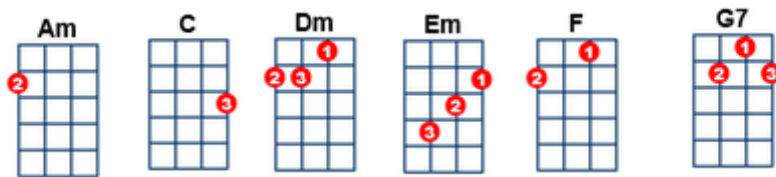

Annie's Song

John Denver

In after 3

Strum D DU DU

$\frac{3}{4}$ time sig

Intro: C F G7 C in after 2 beats of final chord

C F G7 Am

You fill up my sen-ses,

F C Em Am

Like a night in the forest

C F G7 Dm

Like a mountain in springtime,

F G7

Like a walk in the rain

G7 F G7 Am

Like a storm in the des-ert,