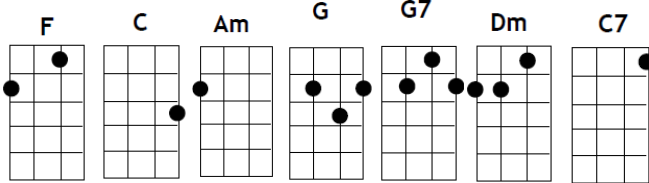

Morningtown ride

Intro: - F/// C/Am/ G/G7/ C/G7/

C C7 / // F C / C7/
 Train whistle blowin' Makes a sleepy noise
 F C Dm F G / G7/
 Underneath their blankets, go all the girls and boys.

CHORUS:

C C7/// F C/ C7/
 Rockin', rollin', ridin', out along the bay,
 F C Am G G7 C/ G7/
 All bound for Morningtown, many miles away.

C C7 F C / C7/
 Driver at the engine.... fireman rings the bell,
 F C Dm F G / G7/
 Sandman swings the lantern, to show that all is well.

CHORUS:

C C7 F C / C7/
 Maybe it is raining..... where our train will ride.
 F C Dm F G / G7/
 All the little travellers, are warm and snug inside.

CHORUS:

C C7 F C / C7/
 Somewhere there is sunshine.... somewhere there is day.
 F C Dm F G / G7/
 Somewhere there is Morningtown many miles away.

CHORUS:

C C7 F C/ C7/
 Rockin', rollin', ridin', out along the bay,
 F C Am G G7 C/ G7/
 All bound for Morningtown, many miles away.