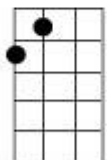

# In The Early Morning Rain

written by Gordon Lightfoot

as recorded by George Hamilton IV

arranged by R N Woolley

There are lots of opportunities to add more sus-chords, especially at the end of lines

**At the beginning of each verse play a 'D' chord and hold for 2 bars (8 beats)**

## Verse 1

D - - - - - F#m /// F#m ///

In the early morning rain

A // / A7 / / / D // D<sub>sus4</sub> D // D<sub>sus4</sub>

With a dollar in my hand

D // / D / / / Em /// Em ///

With an aching in my he....art

A // / A7 / / / D // D<sub>sus4</sub> D // D<sub>sus4</sub>

She's a rolling down at last

D

A7

G

A

Em