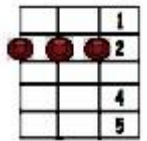

Verse 3

D - - - - - F#m /// F#m ///
Hear the mighty engines roar
A // / A7 / / / D // Dsus4 D // Dsus4
See the silver bird on high
D // / D / / / Em /// Em ///
She's a-way and westward bou...nd
A // / A7 / / / D // Dsus4 D // Dsus4
Far a-bove the clouds she flies
D / / / D / / / Em /// Em ///
Where the morning rain don't fa...ll
A // / A7 /// D // Dsus4 D // Dsus4
And the sun always shines
D // / D / / / F#m /// F#m ///
She'll be flying o'er-my home
A // / A7 / / / D // Dsus4 D // Dsus4
In about three hours time

Verse 4

D - - - - - F#m /// F#m ///
This old airport's got me down
A // / A7 / / / D // Dsus4 D // Dsus4
It's no earthly good to me
D // / D / / / Em /// Em ///
'Cause I'm stuck here on the grou...nd
A / / / A7 / // D // Dsus4 D // Dsus4
As cold and drunk as I can be
D // / D // / Em /// Em ///
**You can't jump a big jet plane
A // / A7 / / / D // Dsus4 D // Dsus4
Like you can an old freight train
D // / D / / / F#m /// F#m ///
~~So I'd best be on my way
A // / A7 / / / D // Dsus4 D // Dsus4
In the early morning rain

Repeat last 4 lines at normal pace **

Finally last 2 lines slowing down in last line. ~~

End on 'D' Chord - spread and held.