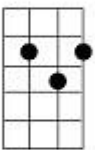

# In The Early Morning Rain

written by Gordon Lightfoot

as recorded by George Hamilton IV

arranged by R N Woolley

There are lots of opportunities to add more sus-chords, especially at the end of lines

**At the beginning of each verse play a 'D' chord and hold for 2 bars (8 beats)**

## Verse 1

D - - - - - F#m /// F#m ///

In the early morning rain

A // / A7 / / / D // D<sub>sus4</sub> D // D<sub>sus4</sub>

With a dollar in my hand

D // / D / / / Em /// Em ///

With an aching in my he....art

### Verse 4

D - - - - - F#m /// F#m ///  
This old airport's got me down  
A // / A7 / / / D // Dsus4 D // Dsus4  
It's no earthly good to me  
D // / D / / / Em /// Em ///  
'Cause I'm stuck here on the grou...nd  
A / / / A7 / // D // Dsus4 D // Dsus4  
As cold and drunk as I can be  
D // / D // / Em /// Em ///  
\*\*You can't jump a big jet plane  
A // / A7 / / / D // Dsus4 D // Dsus4  
Like you can an old freight train  
D // / D / / / F#m /// F#m ///  
~~So I'd best be on my way  
A // / A7 / / / D // Dsus4 D // Dsus4  
In the early morning rain

Repeat last 4 lines at normal pace \*\*

Finally last 2 lines slowing down in last line. ~~

End on 'D' Chord - spread and held.

D

A7

G

A

Em