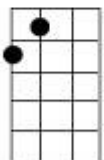

# In The Early Morning Rain

written by Gordon Lightfoot

as recorded by George Hamilton IV

arranged by R N Woolley

There are lots of opportunities to add more sus-chords, especially at the end of lines

**At the beginning of each verse play a 'D' chord and hold for 2 bars (8 beats)**

## Verse 1

D - - - - - F#m /// F#m ///

In the early morning rain

A // / A7 / / / D // D<sub>sus4</sub> D // D<sub>sus4</sub>

With a dollar in my hand

D // / D / / / Em /// Em ///

With an aching in my he....art

Repeat last 4 lines at normal pace \*\*

Finally last 2 lines slowing down in last line. ~~

End on 'D' Chord - spread and held.

D

A7

G

A

Em