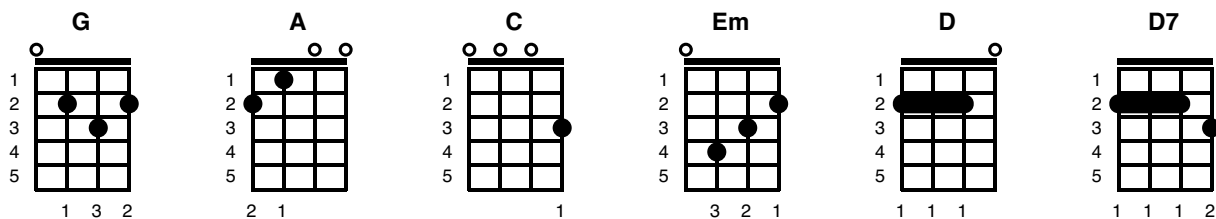

Eight Days A Week

Key of G

Intro: G A C G

G A C G
Ooh I need your love babe guess you know it's true

G A C G
Hope you need my love babe Just like I need you

Em C Em A
Hold me, love me, Hold me, love me

G A C G
Ain't got nothin' but love babe, Eight days a week

G A C G
Love you every day girl, Always on my mind

G A C G
One thing I can say girl, Love you all the time

Em C Em A
Hold me, love me, Hold me, love me

G A C G
Ain't got nothin' but love babe, Eight days a week