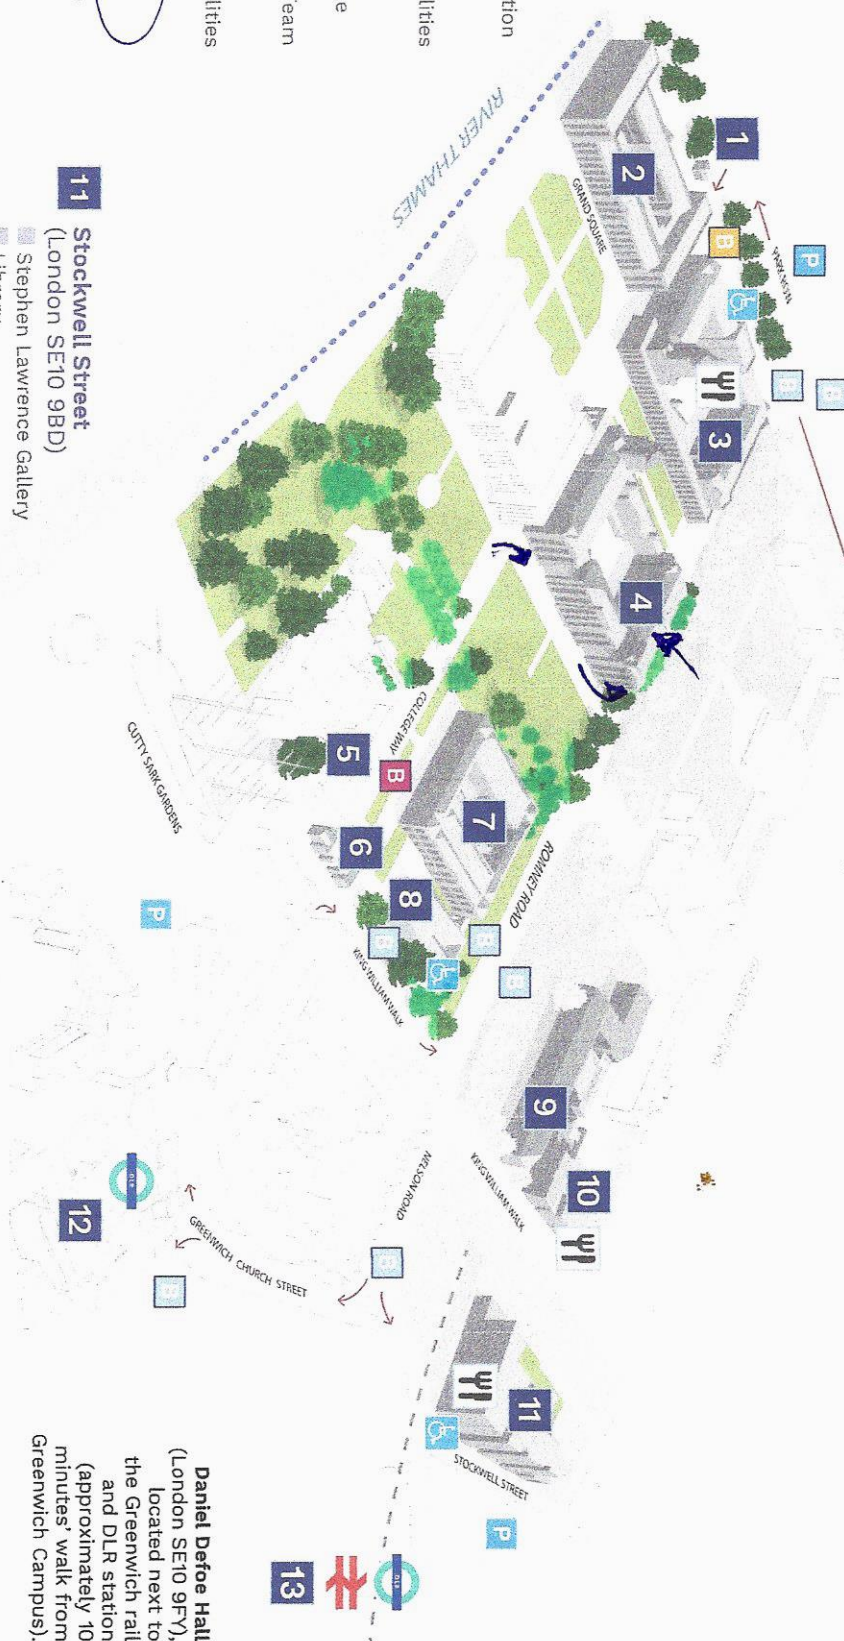

Greenwich Campus

Maze Hill Station (Zone 3) east of the campus in Tom Smith Close 8 minutes walk to the East Gate entrance.

14 Hamilton House approximately 400mtrs from Greenwich Campus.

- 1 East Gate Entrance**
 - Security and Information
- 2 Queen Anne Court**
 - Open Computing Facilities
- 3 Queen Mary Court**
 - Accommodation Office
 - University Café
 - Disability & Dyslexia Team
 - Enquiry Unit and International Office
 - Open Computing Facilities
 - Student Centre
- 4 King William Court**
- 5 University Bookshop**
- 6 West Gate Entrance**
- 7 Dreadnought Building**
- 8 Stephen Lawrence Building**
- 9 Devonport House**
 - Conference Centre
 - Postgraduate and Mature Students' Accommodation
- 10 Cooper Building**
 - Bar/Latitude
 - Students' Union

- 11 Stockwell Street (London SE10 9BD)**
 - Stephen Lawrence Gallery
 - Library
 - 12 Cutty Sark Hall (London SE10 9ED)**
 - 13 Daniel Defoe Hall (London SE10 9FY)**
 - 14 Hamilton House Park Vista**
- Docklands Light Railway:** please visit www.tfl.gov.uk/dlr for the latest information

- B** Bus Stop (university bus service - Medway)
 - B** Bus Stop (university bus service - Avery Hill)
- Bus Stops: please visit www.tfl.gov.uk/buses for the latest information

- P** Public Parking
- ♿** Disabled Parking
- ☺** Restaurant/Café
- 🚲** Cycle path. National route 1

Daniel Defoe Hall (London SE10 9FY), located next to the Greenwich rail and DLR station (approximately 10 minutes' walk from Greenwich Campus).