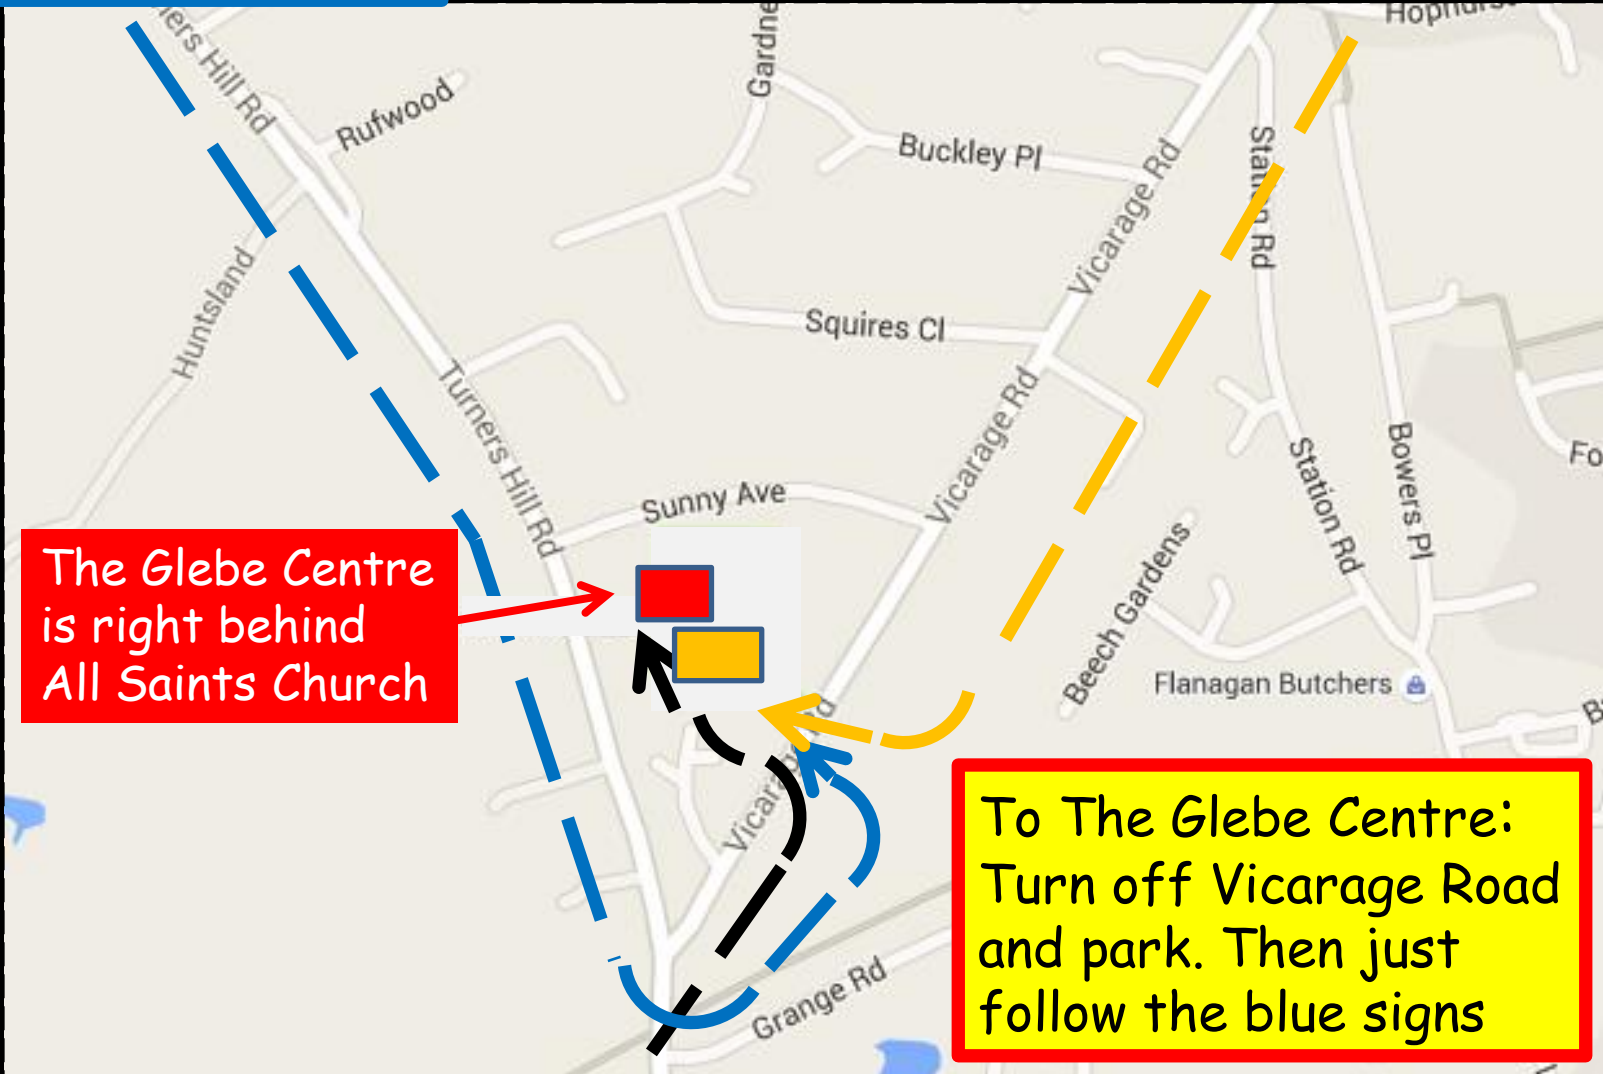

# How to find The Glebe Centre

RH10 4JJ - Crawley Down

From Crawley

From Felbridge

The Glebe Centre is right behind All Saints Church

To The Glebe Centre: Turn off Vicarage Road and park. Then just follow the blue signs

From Turners Hill